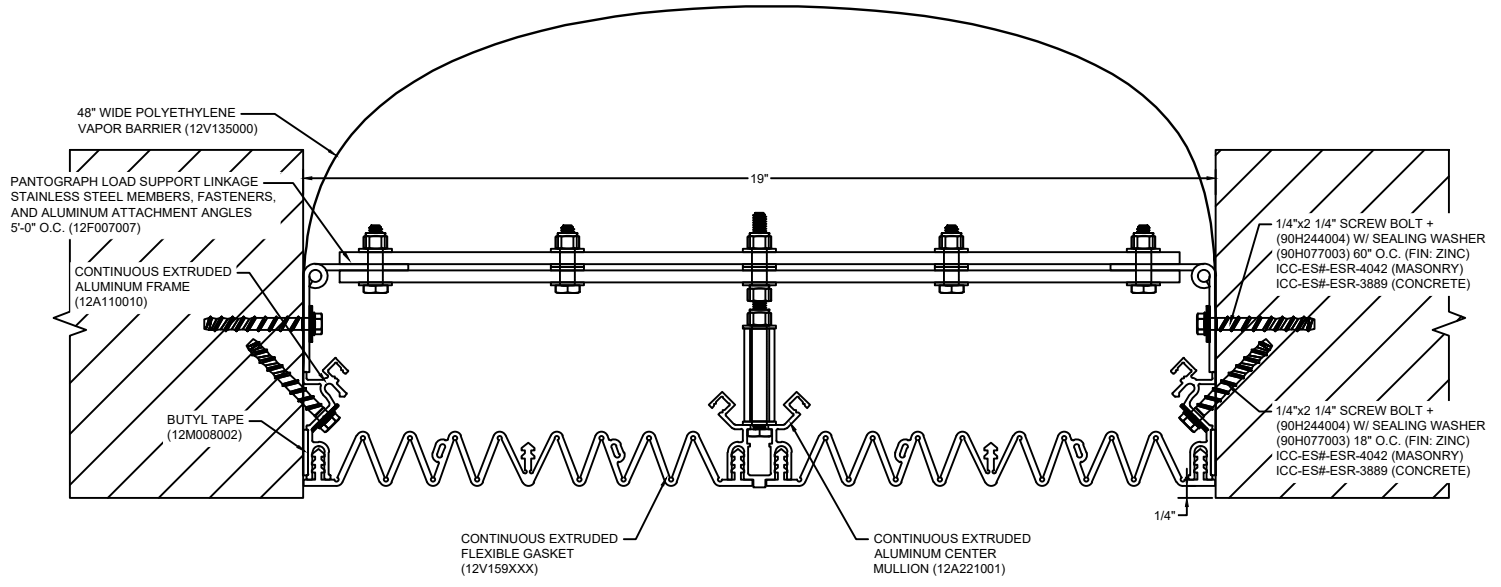

108 BLACK	232 WHITE	AVAILABLE COLORS:	270 GREIGE	136 GRAY
764 PLATINUM				

Model: SC-1900

CS Construction Specialties®
www.c-sgroup.com
6696 Route 405 Highway, Muncy, PA 17756
Phone: (800) 233-8493 / Fax: (570) 546-8022
895 Lakefront Promenade, Mississauga, Ontario L5E 2C2 Canada
Phone: (888) 895-8955 / Fax: (905) 274-6241

© Copyright 2018 Construction Specialties, Inc.

PROJECT:	SCALE: NTS
CUSTOMER:	DATE:
LOCATION:	JOB NO.:
DRAWN BY:	SHEET NO.: