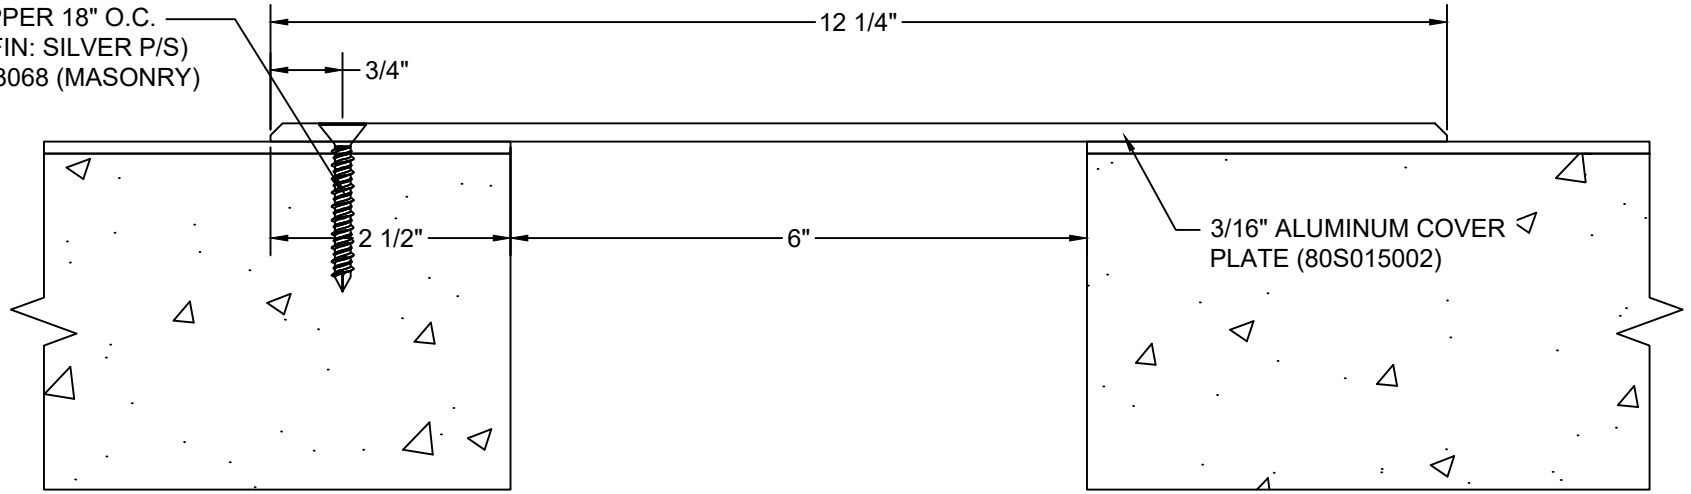

1/4"x1 3/4" TAPPER 18" O.C.
 (90H006004) (FIN: SILVER P/S)
 ICC-ES#-ESR-3068 (MASONRY)

Model: PC2G-600

Construction Specialties®

www.c-sgroup.com

6696 Route 405 Highway, Muncy, PA 17756
 Phone: (800) 233-8493 / Fax: (570) 546-8022