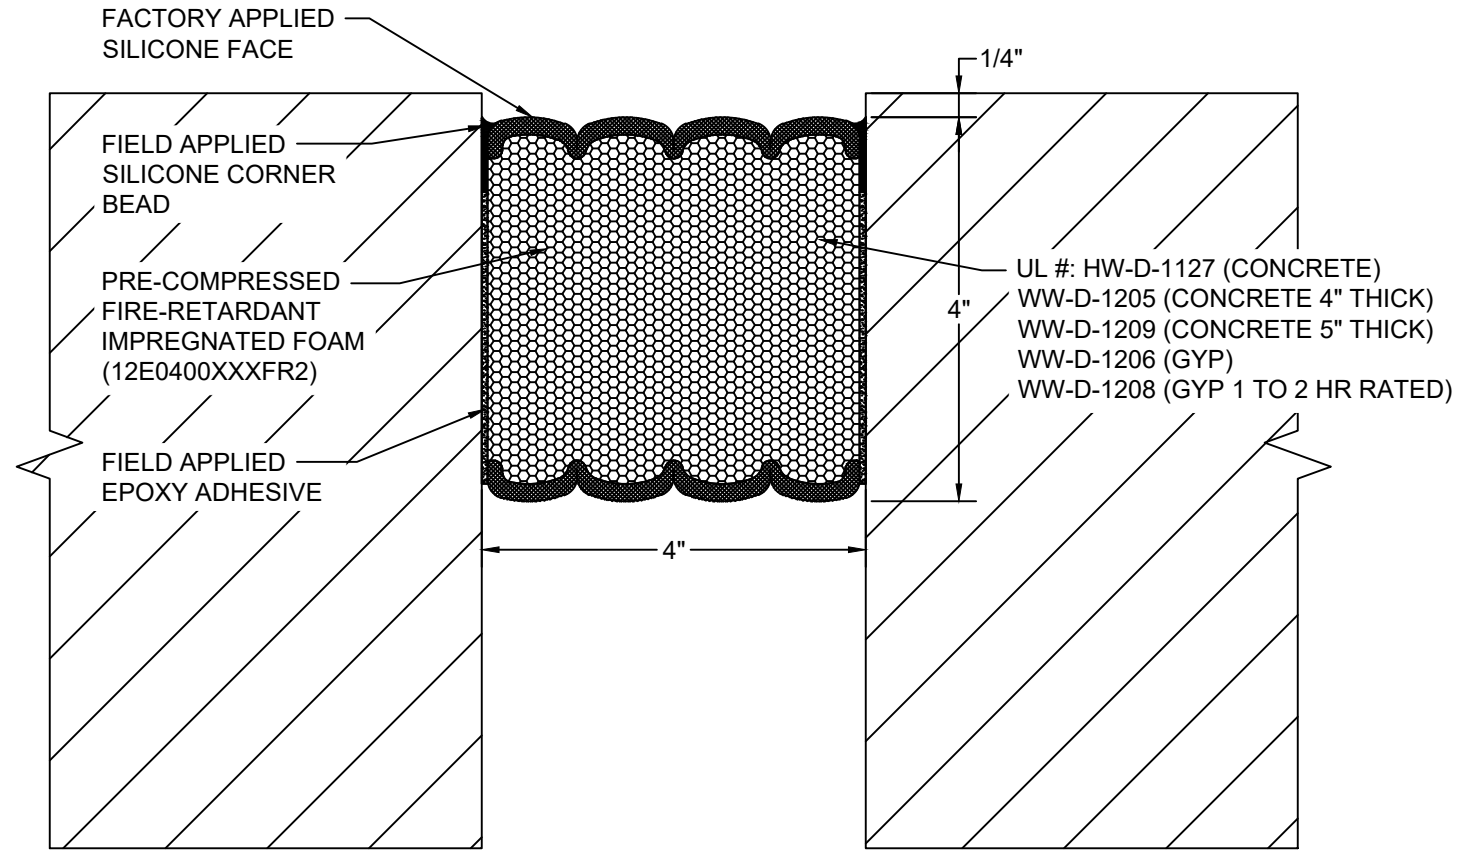

AVAILABLE COLORS:

*** COLORS SHOWN ARE A CLOSE APPROXIMATION OF SILICONE COLORS. THE MOST ACCURATE COLOR WILL BE FOUND VIEWING ACTUAL SILICONE SAMPLES. ***

Model: 2VFR-400

Construction Specialties®
www.c-sgroup.com
 6696 Route 405 Highway, Muncy, PA 17756
 Phone: (800) 233-8493 / Fax: (570) 546-8022
 895 Lakefront Promenade, Mississauga, Ontario L5E 2C2 Canada
 Phone: (888) 895-8955 / Fax: (905) 274-6241