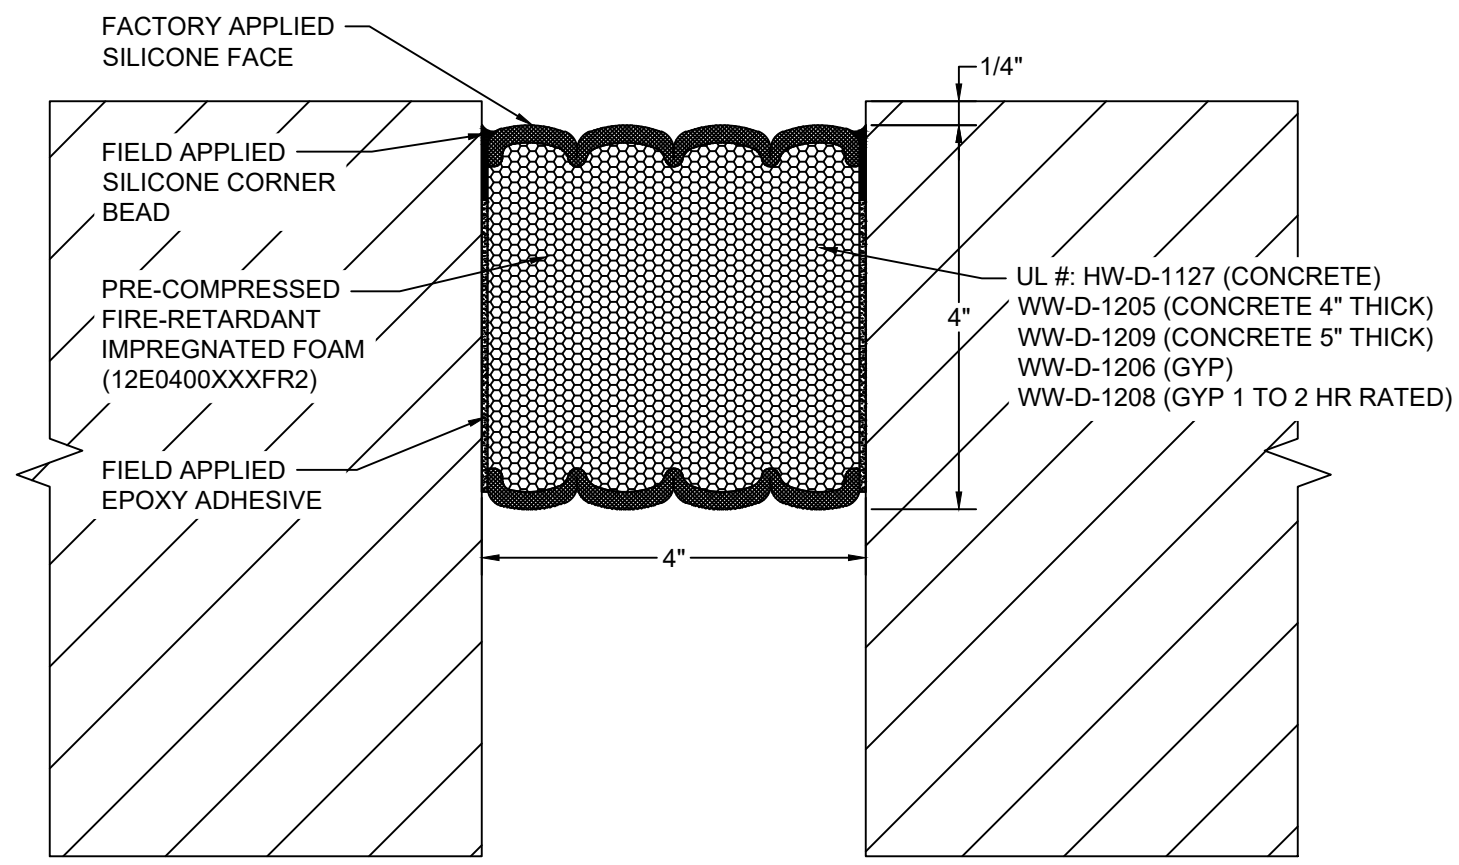

AVAILABLE COLORS:

*** COLORS SHOWN ARE A CLOSE APPROXIMATION OF SILICONE COLORS. THE MOST ACCURATE COLOR WILL BE FOUND VIEWING ACTUAL SILICONE SAMPLES. ***

Model: 2VFR-400

Construction Specialties®
www.c-sgroup.com
 6696 Route 405 Highway, Muncy, PA 17756
 Phone: (800) 233-8493 / Fax: (570) 546-8022
 895 Lakefront Promenade, Mississauga, Ontario L5E 2C2 Canada
 Phone: (888) 895-8955 / Fax: (905) 274-6241