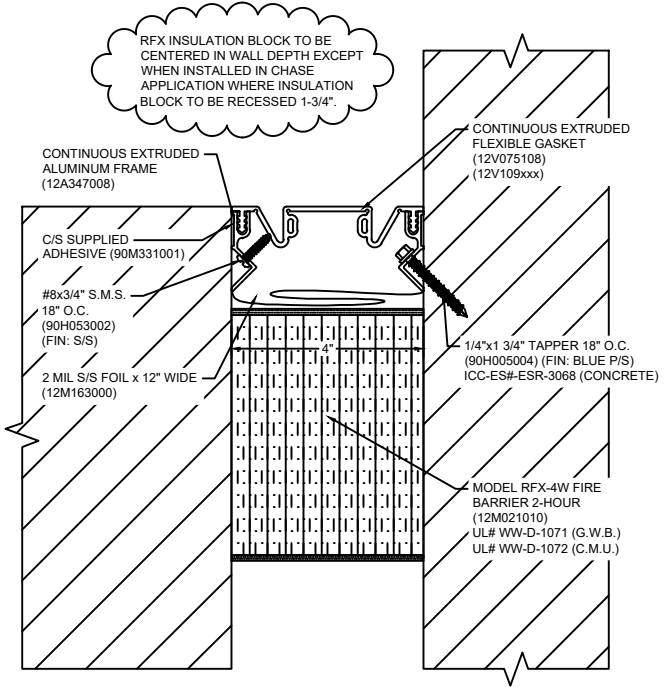

Model: FWFC-400M W/ FB

Construction Specialties
www.c-sgroup.com
6696 Route 405 Highway, Muncy, PA 17756
Phone: (800) 233-8493 / Fax: (570) 546-8022

895 Lakefront Promenade, Mississauga, Ontario L5E 2C2 Canada
Phone: (888) 895-8955 / Fax: (905) 274-6241

© Copyright 2016 Construction Specialties, Inc.

PROJECT:	SCALE: NTS
CUSTOMER:	DATE:
LOCATION:	JOB NO.:
DRAWN BY:	SHEET NO.: