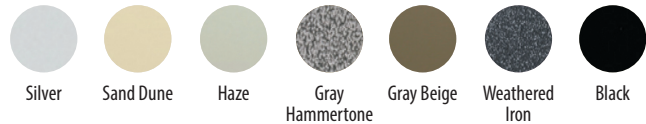

Acrovyn Finish Options

Real Wood Options

All woods are available in the following finishes.

*Bamboo: available in 7'-8' lengths only. Beech: available in 7'-11' lengths only. For all models.

Optional Powder Coat Finishes