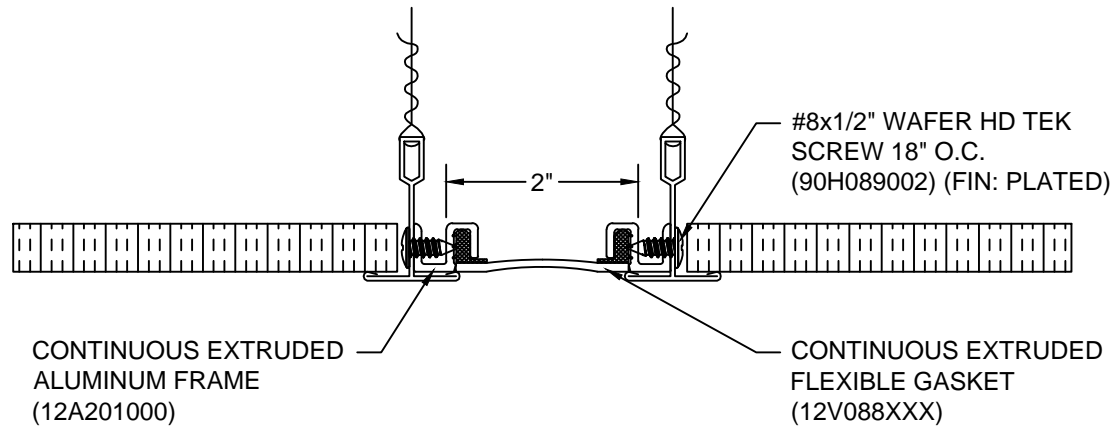

AVAILABLE COLORS:

108 BLACK		270 GREIGE	
136 GRAY		232 WHITE	

CUSTOM COLORS ARE AVAILABLE AT AN ADDITIONAL CHARGE, SUBJECT TO MINIMUM QUANTITIES.

Model: FCF-200

Construction Specialties
www.c-sgroup.com

6696 Route 405 Highway, Muncy, PA 17756
Phone: (800) 233-8493 / Fax: (570) 546-8022