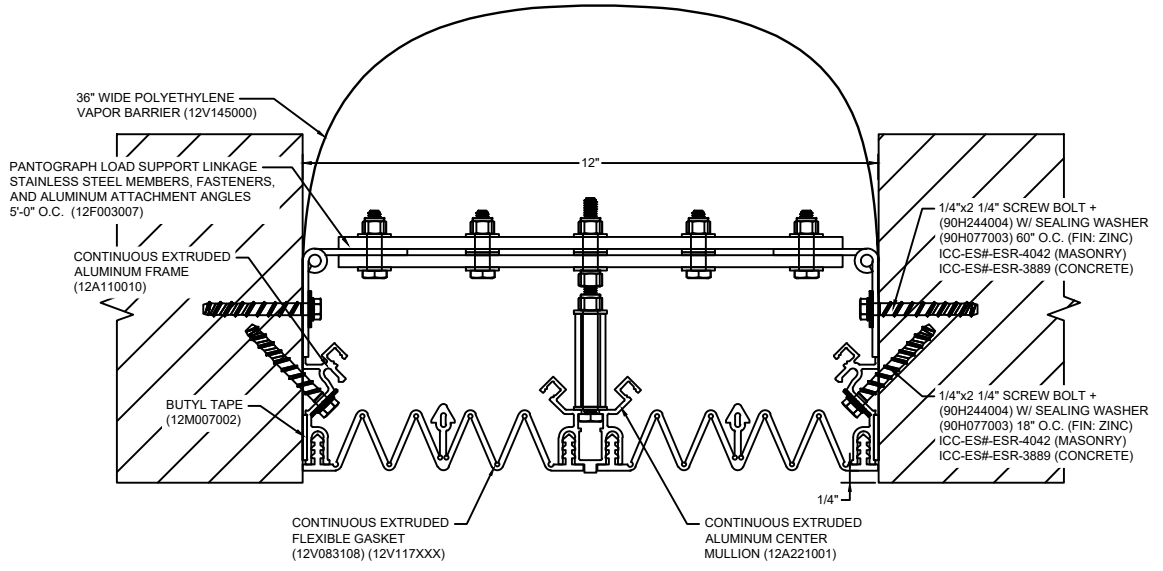

Model: SC-1200

Construction Specialties®

www.c-sgroup.com

6696 Route 405 Highway, Muncy, PA 17756
Phone: (800) 233-8493 / Fax: (570) 546-8022

895 Lakefront Promenade, Mississauga, Ontario L5E 2C2 Canada
Phone: (888) 895-8955 / Fax: (905) 274-6241

© Copyright 2018 Construction Specialties, Inc.

PROJECT:	SCALE: NTS
CUSTOMER:	DATE:
LOCATION:	JOB NO.:
DRAWN BY:	SHEET NO.: