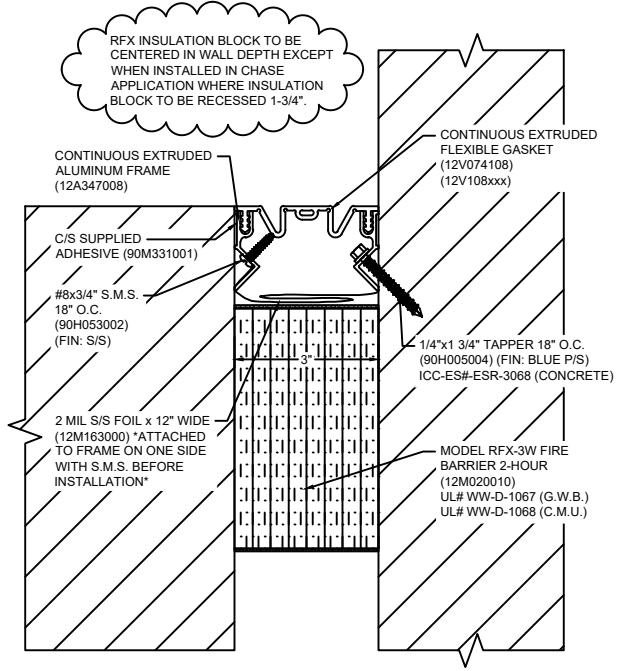

Model: FWFC-300M W/ FB

Construction Specialties
www.c-sgroup.com
6696 Route 405 Highway, Muncy, PA 17756
Phone: (800) 233-8493 / Fax: (570) 546-8022
895 Lakefront Promenade, Mississauga, Ontario L5E 2C2 Canada
Phone: (888) 895-8955 / Fax: (905) 274-6241

© Copyright 2016 Construction Specialties, Inc.

PROJECT:	SCALE: NTS
CUSTOMER:	DATE:
LOCATION:	JOB NO.:
DRAWN BY:	SHEET NO.: