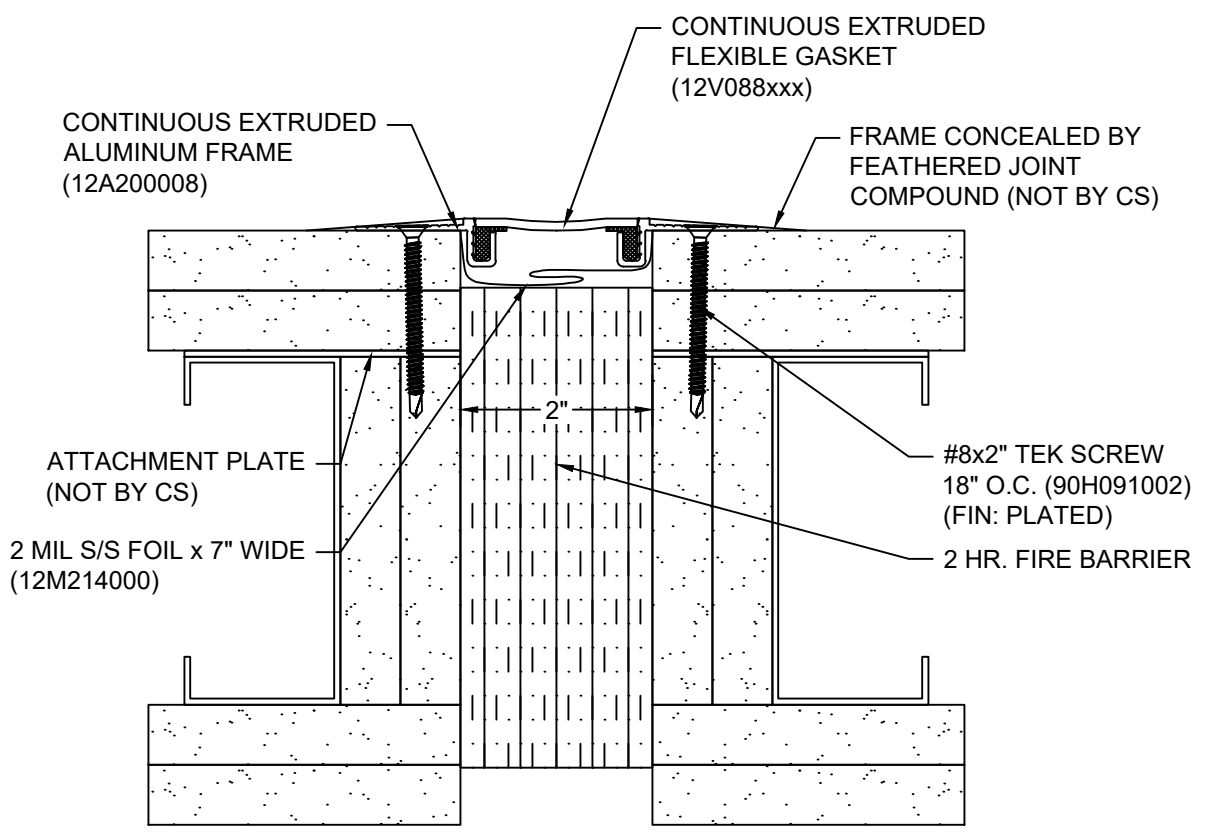

Model: FWF-200 W/ FB

Construction Specialties®

www.c-sgroup.com

6696 Route 405 Highway, Muncy, PA 17756
Phone: (800) 233-8493 / Fax: (570) 546-8022

895 Lakefront Promenade, Mississauga, Ontario L5E 2C2 Canada
Phone: (888) 895-8955 / Fax: (905) 274-6241

© Copyright 2018 Construction Specialties, Inc.

PROJECT:	SCALE: NTS
CUSTOMER:	DATE:
LOCATION:	JOB NO.:
DRAWN BY:	SHEET NO.: