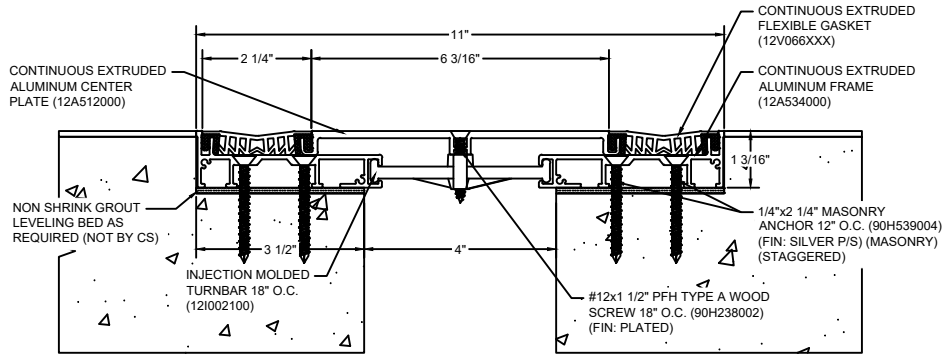

Model: DGTP-400

CS Construction Specialties®
www.c-sgroup.com
6696 Route 405 Highway, Muncy, PA 17756
Phone: (800) 233-8493 / Fax: (570) 546-8022
895 Lakefront Promenade, Mississauga, Ontario L5E 2C2 Canada
Phone: (888) 895-8955 / Fax: (905) 274-6241

© Copyright 2018 Construction Specialties, Inc.

PROJECT:	SCALE: NTS
CUSTOMER:	DATE:
LOCATION:	JOB NO.:
DRAWN BY:	SHEET NO.: