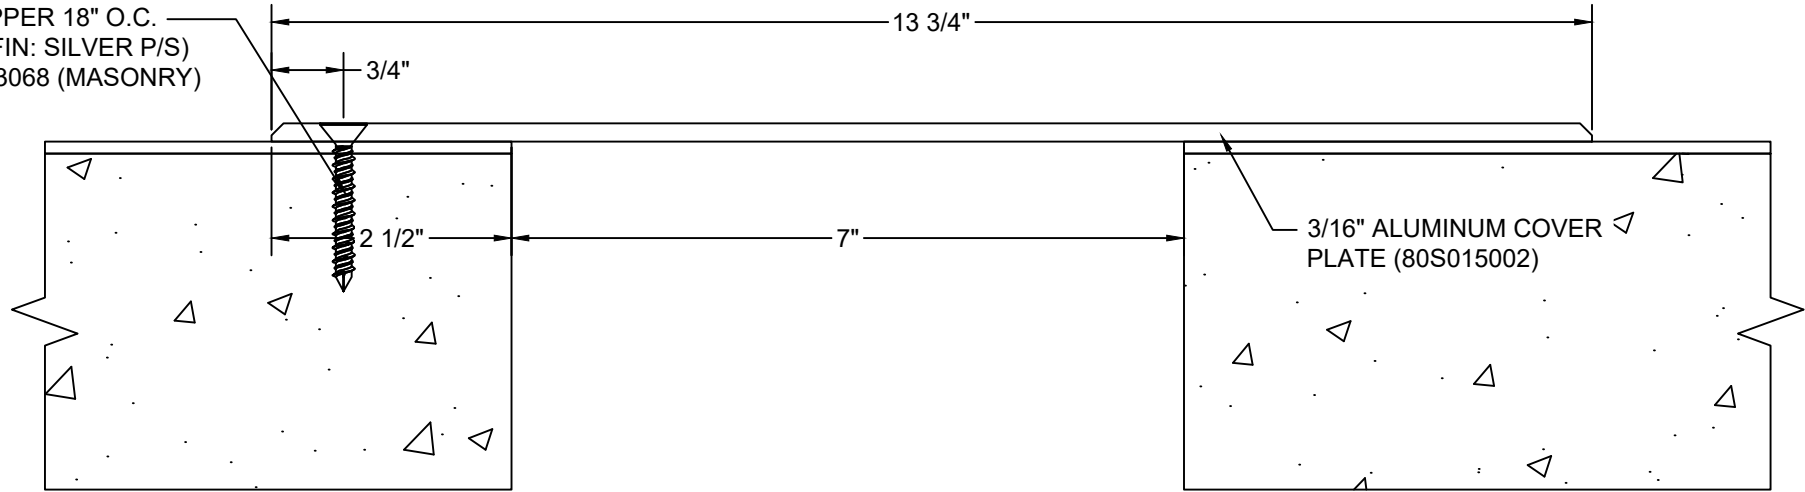

1/4"x1 3/4" TAPPER 18" O.C.
 (90H006004) (FIN: SILVER P/S)
 ICC-ES#-ESR-3068 (MASONRY)

Model: PC2G-700

Construction Specialties®

www.c-sgroup.com

6696 Route 405 Highway, Muncy, PA 17756
 Phone: (800) 233-8493 / Fax: (570) 546-8022