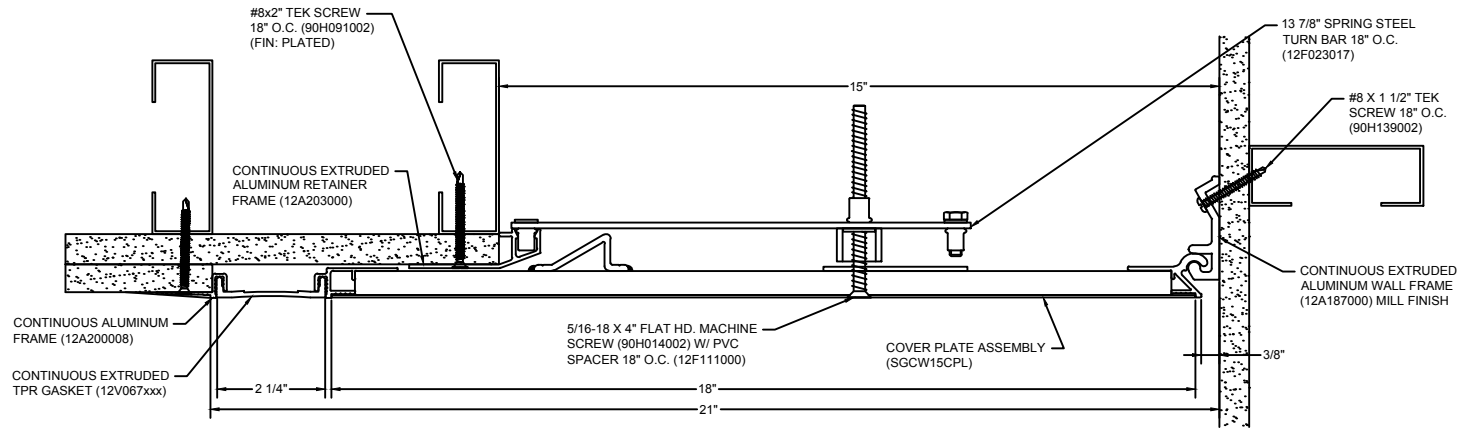

108 BLACK 232 WHITE **AVAILABLE COLORS:** 270 GREIGE 136 GRAY

*** CUSTOM COLORS ARE AVAILABLE AT AN ADDITIONAL CHARGE, SUBJECT TO MINIMUM QUANTITIES. ***

Model: SGWC-1500

CS Construction Specialties®
www.c-sgroup.com
 6696 Route 405 Highway, Muncy, PA 17756
 Phone: (800) 233-8493 / Fax: (570) 546-8022