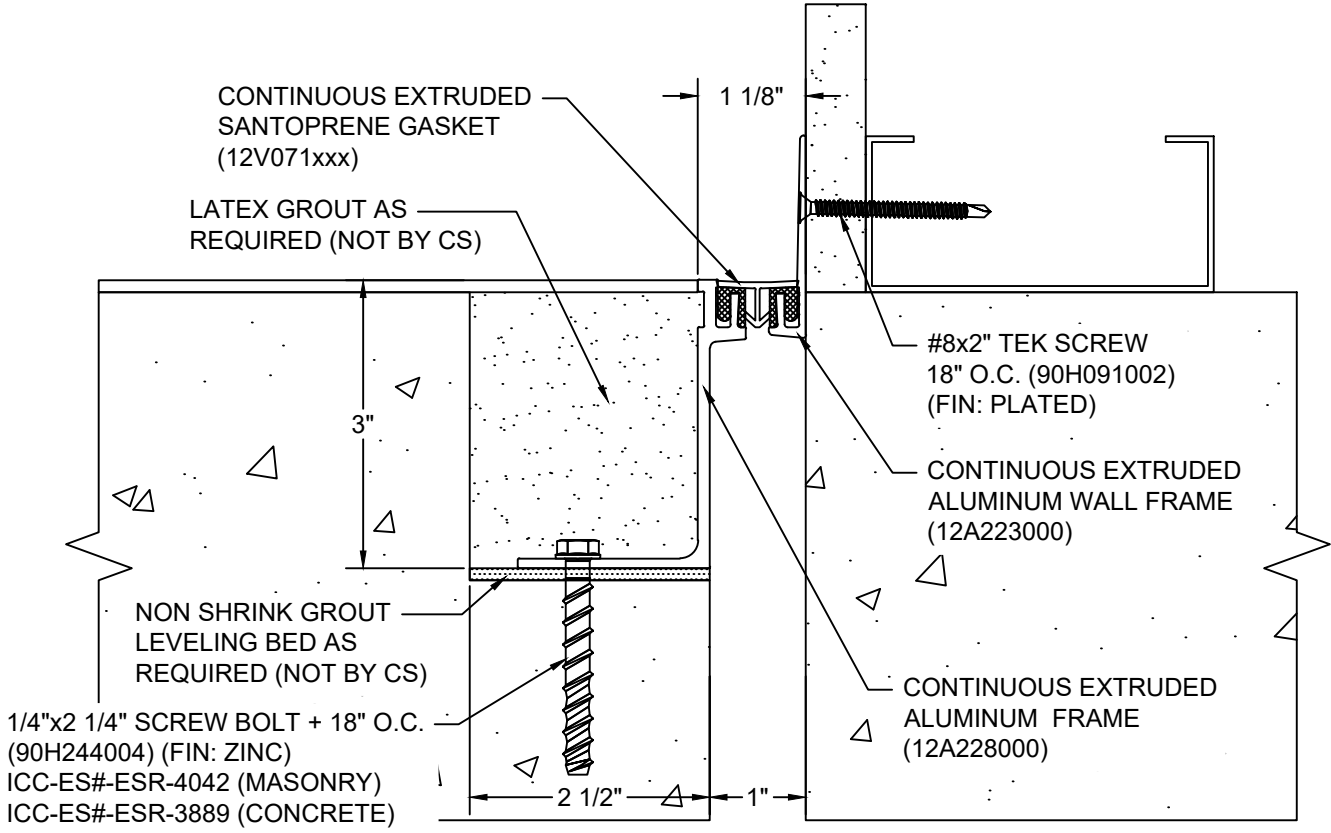

Model: GFTW-100X3

Construction Specialties
www.c-sgroup.com
6696 Route 405 Highway, Muncy, PA 17756
Phone: (800) 233-8493 / Fax: (570) 546-8022

895 Lakefront Promenade, Mississauga, Ontario L5E 2C2 Canada
Phone: (888) 895-8955 / Fax: (905) 274-6241

© Copyright 2016 Construction Specialties, Inc.

PROJECT:	SCALE: NTS
CUSTOMER:	DATE:
LOCATION:	JOB NO.:
DRAWN BY:	SHEET NO.: