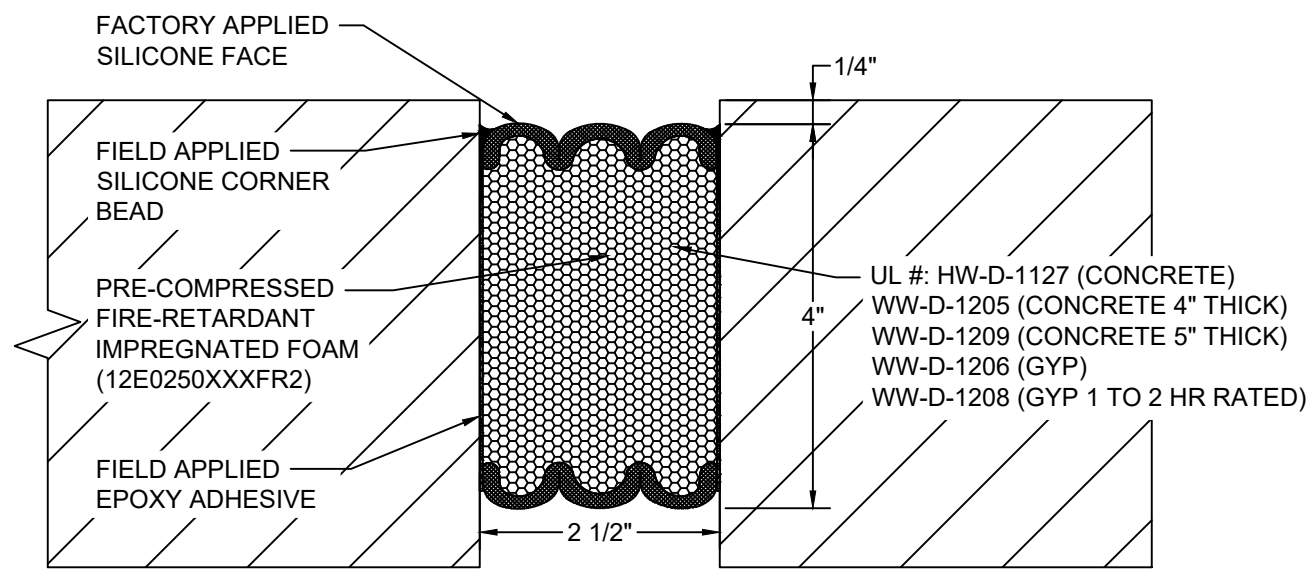

AVAILABLE COLORS:

*** COLORS SHOWN ARE A CLOSE APPROXIMATION OF SILICONE COLORS. THE MOST ACCURATE COLOR WILL BE FOUND VIEWING ACTUAL SILICONE SAMPLES. ***

Model: 2VFR-250

Construction Specialties®
www.c-sgroup.com
 6696 Route 405 Highway, Muncy, PA 17756
 Phone: (800) 233-8493 / Fax: (570) 546-8022
 895 Lakefront Promenade, Mississauga, Ontario L5E 2C2 Canada
 Phone: (888) 895-8955 / Fax: (905) 274-6241