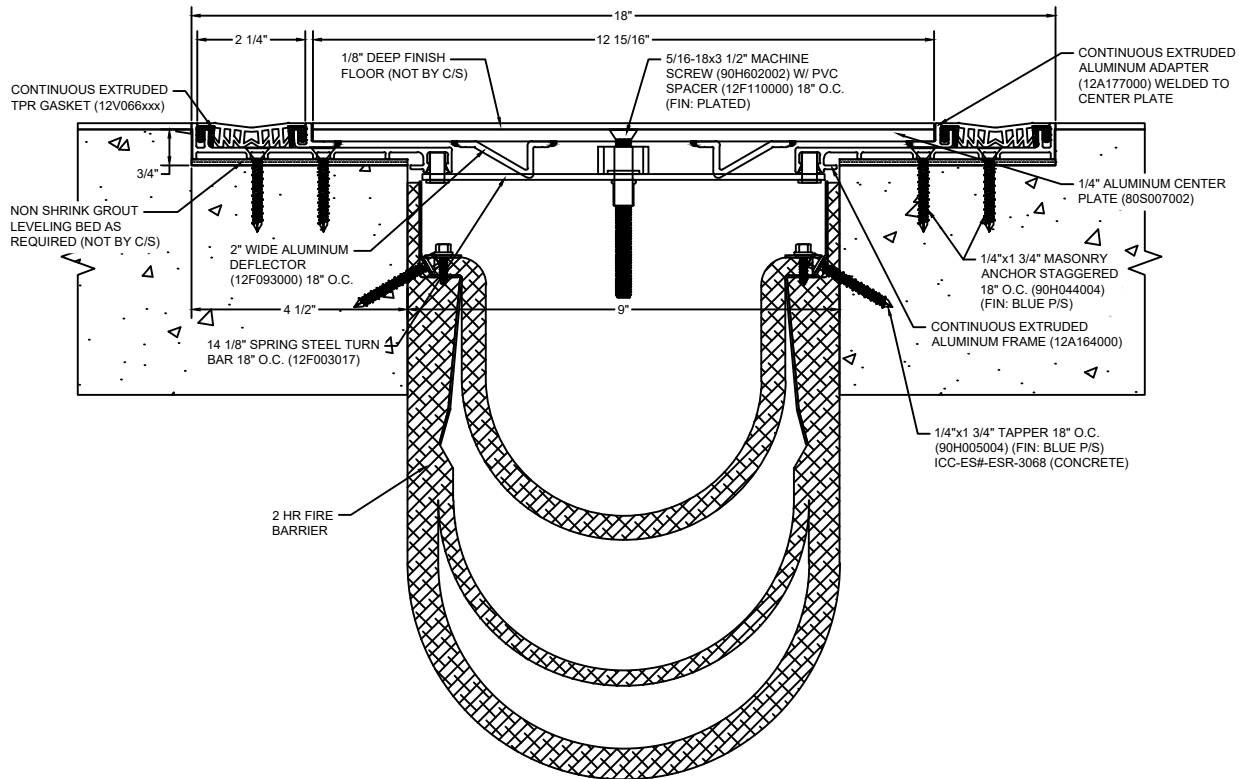

Model: SGR-900 W/ FB

CS Construction Specialties®
www.c-sgroup.com
6696 Route 405 Highway, Muncy, PA 17756
Phone: (800) 233-8493 / Fax: (570) 546-8022
895 Lakefront Promenade, Mississauga, Ontario L5E 2C2 Canada
Phone: (888) 895-8955 / Fax: (905) 274-6241

© Copyright 2018 Construction Specialties, Inc.

PROJECT:	
CUSTOMER:	
LOCATION:	
DRAWN BY:	

SCALE:	NTS
DATE:	
JOB NO.:	
SHEET NO.: