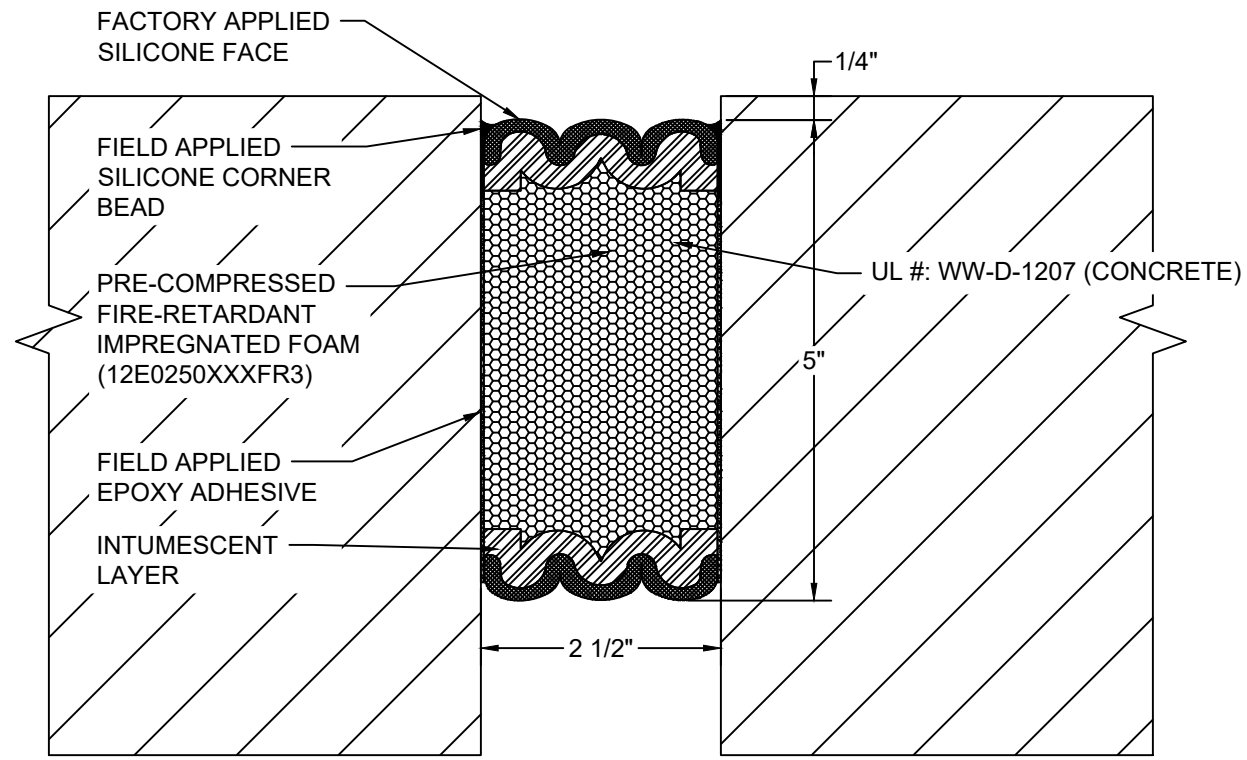

AVAILABLE COLORS:

*** COLORS SHOWN ARE A CLOSE APPROXIMATION OF SILICONE COLORS. THE MOST ACCURATE COLOR WILL BE FOUND VIEWING ACTUAL SILICONE SAMPLES. ***

Model: 3VFR-250

Construction Specialties®
www.c-sgroup.com
 6696 Route 405 Highway, Muncy, PA 17756
 Phone: (800) 233-8493 / Fax: (570) 546-8022
 895 Lakefront Promenade, Mississauga, Ontario L5E 2C2 Canada
 Phone: (888) 895-8955 / Fax: (905) 274-6241