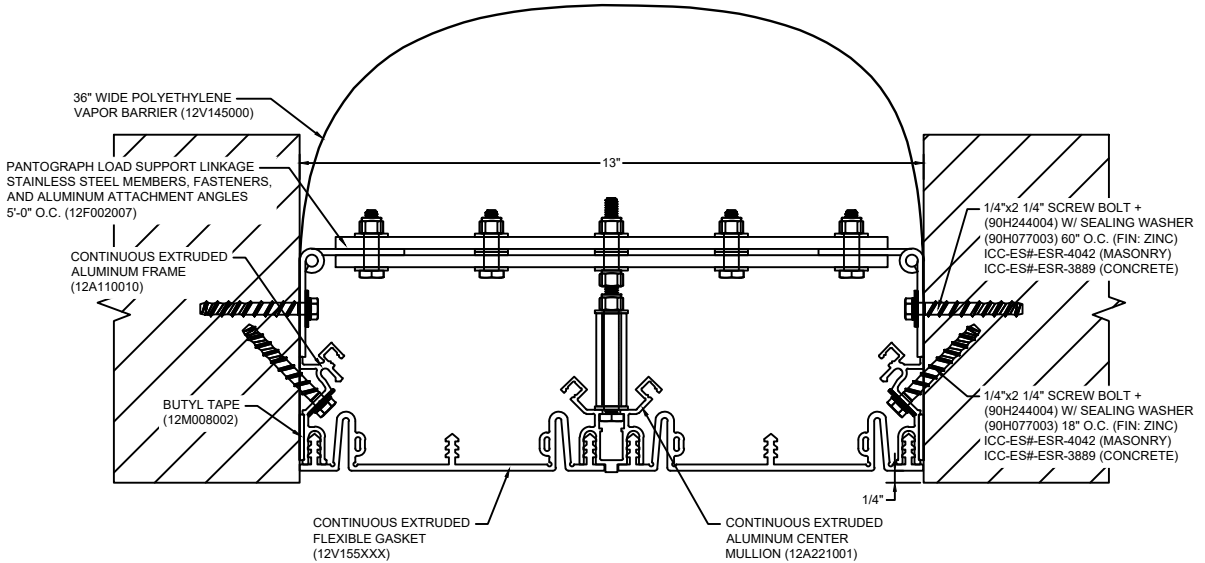

Model: SF-1300

Construction Specialties®

www.c-sgroup.com

6696 Route 405 Highway, Muncy, PA 17756
Phone: (800) 233-8493 / Fax: (570) 546-8022

895 Lakefront Promenade, Mississauga, Ontario L5E 2C2 Canada
Phone: (888) 895-8955 / Fax: (905) 274-6241

© Copyright 2018 Construction Specialties, Inc.

PROJECT:	SCALE: NTS
CUSTOMER:	DATE:
LOCATION:	JOB NO.:
DRAWN BY:	SHEET NO.: