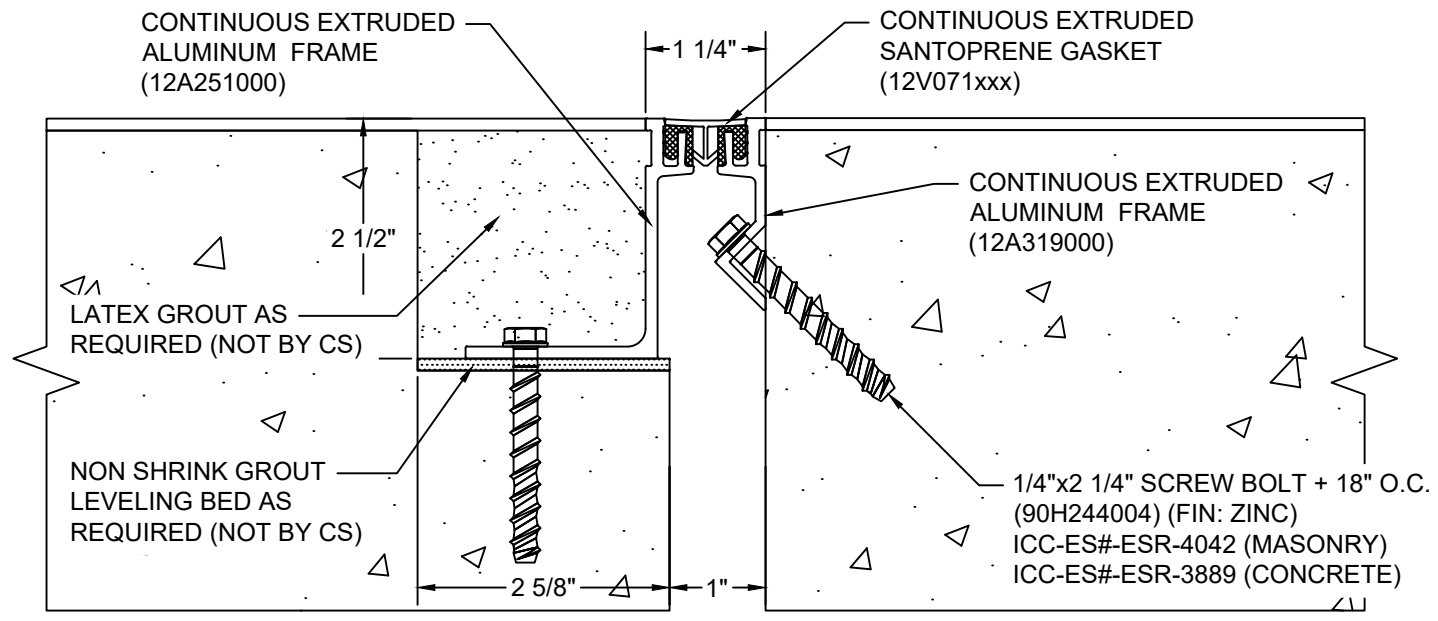

Model: GFT-100X2.5M

Construction Specialties
www.c-sgroup.com
6696 Route 405 Highway, Muncy, PA 17756
Phone: (800) 233-8493 / Fax: (570) 546-8022
895 Lakefront Promenade, Mississauga, Ontario L5E 2C2 Canada
Phone: (888) 895-8955 / Fax: (905) 274-6241

© Copyright 2016 Construction Specialties, Inc.

PROJECT:	SCALE: NTS
CUSTOMER:	DATE:
LOCATION:	JOB NO.:
DRAWN BY:	SHEET NO.: