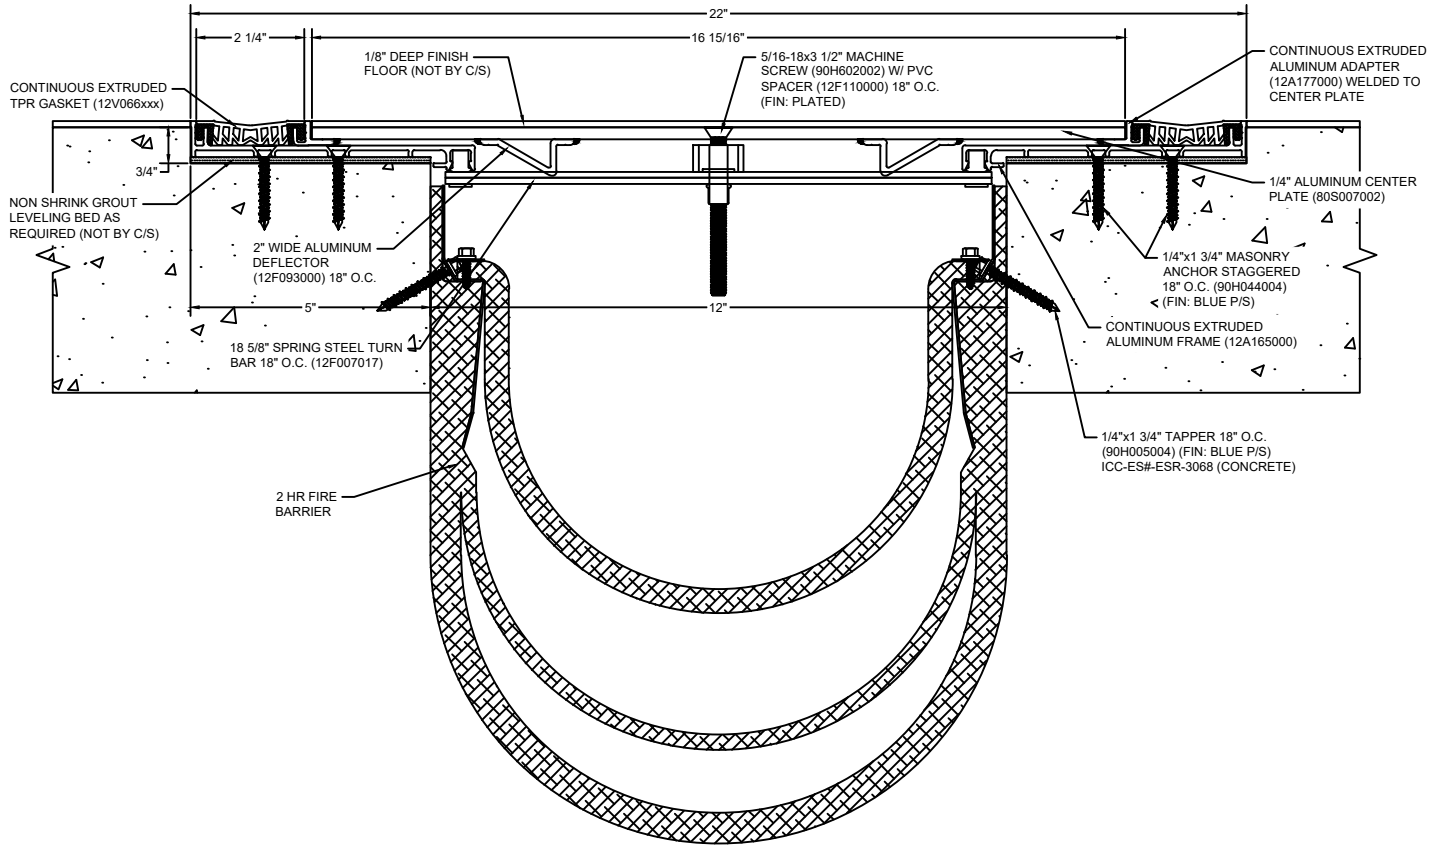

Model: SGR-1200 W/ FB

Construction Specialties®

www.c-sgroup.com

6696 Route 405 Highway, Muncy, PA 17756
Phone: (800) 233-8493 / Fax: (570) 546-8022

895 Lakefront Promenade, Mississauga, Ontario L5E 2C2 Canada
Phone: (888) 895-8955 / Fax: (905) 274-6241

© Copyright 2018 Construction Specialties, Inc.

PROJECT:	SCALE: NTS
CUSTOMER:	DATE:
LOCATION:	JOB NO.:
DRAWN BY:	SHEET NO.: