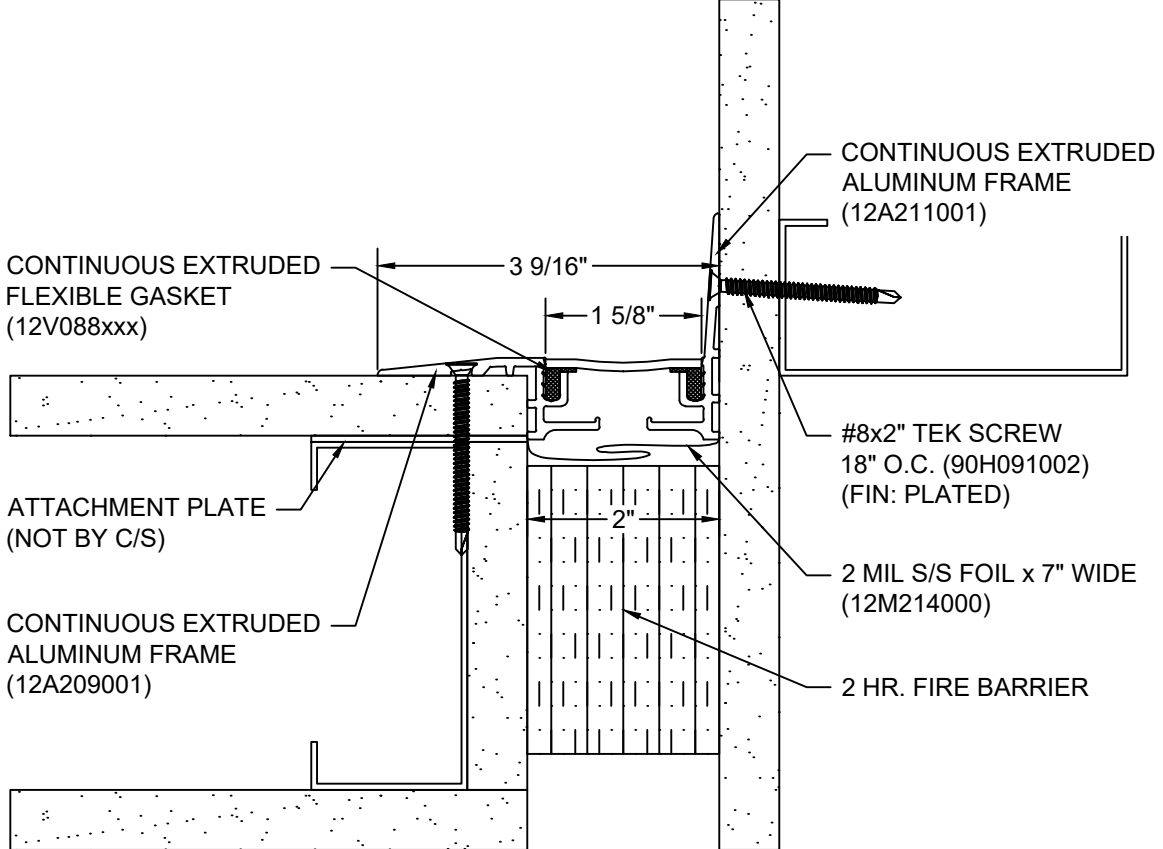

Model: GFSW-200WL W/ FB

CS **Construction Specialties®**
www.c-sgroup.com
6696 Route 405 Highway, Muncy, PA 17756
Phone: (800) 233-8493 / Fax: (570) 546-8022
895 Lakefront Promenade, Mississauga, Ontario L5E 2C2 Canada
Phone: (888) 895-8955 / Fax: (905) 274-6241

© Copyright 2018 Construction Specialties, Inc.

PROJECT:	SCALE: NTS
CUSTOMER:	DATE:
LOCATION:	JOB NO.:
DRAWN BY:	SHEET NO.: