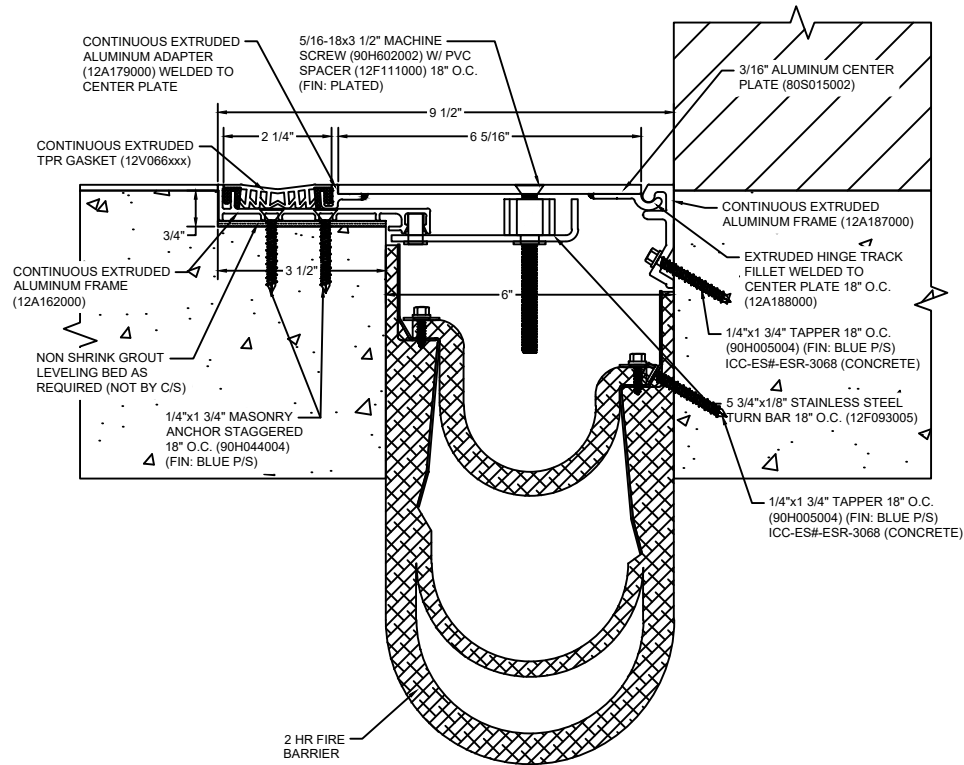

Model: SGPW-600 W/ FB

CS **Construction Specialties®**
www.c-sgroup.com
6696 Route 405 Highway, Muncy, PA 17756
Phone: (800) 233-8493 / Fax: (570) 546-8022
895 Lakefront Promenade, Mississauga, Ontario L5E 2C2 Canada
Phone: (888) 895-8955 / Fax: (905) 274-6241

© Copyright 2018 Construction Specialties, Inc.

PROJECT:	SCALE: NTS
CUSTOMER:	DATE:
LOCATION:	JOB NO.:
DRAWN BY:	SHEET NO.: