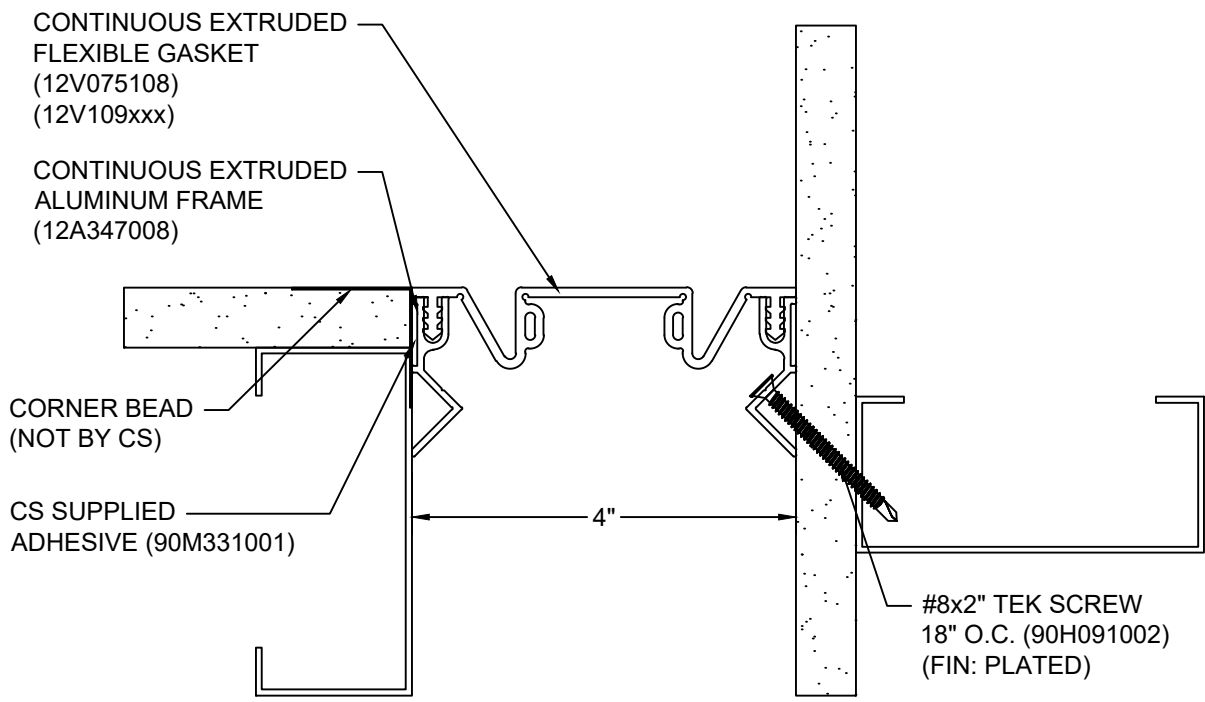

Model: FWFC-400M

CS Construction Specialties®
www.c-sgroup.com
6696 Route 405 Highway, Muncy, PA 17756
Phone: (800) 233-8493 / Fax: (570) 546-8022

895 Lakefront Promenade, Mississauga, Ontario L5E 2C2 Canada
Phone: (888) 895-8955 / Fax: (905) 274-6241

© Copyright 2018 Construction Specialties, Inc.

PROJECT:	SCALE: NTS
CUSTOMER:	DATE:
LOCATION:	JOB NO.:
DRAWN BY:	SHEET NO.: