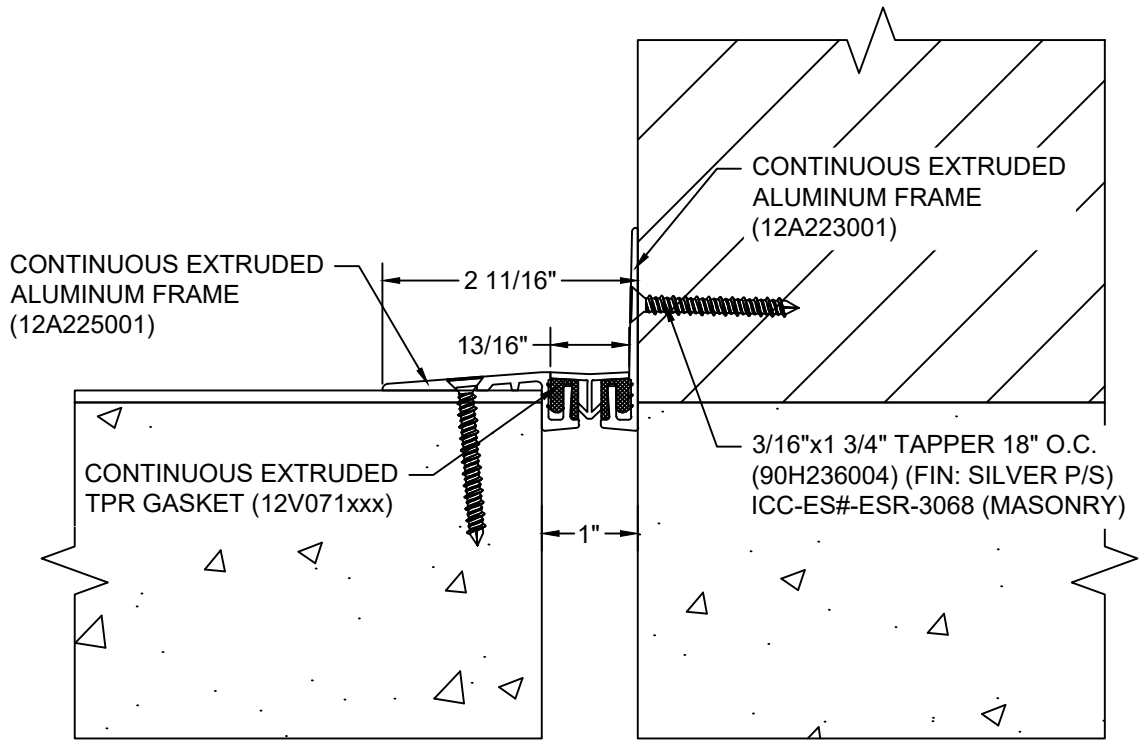

Model: GFSW-100

Construction Specialties
www.c-sgroup.com
6696 Route 405 Highway, Muncy, PA 17756
Phone: (800) 233-8493 / Fax: (570) 546-8022

895 Lakefront Promenade, Mississauga, Ontario L5E 2C2 Canada
Phone: (888) 895-8955 / Fax: (905) 274-6241

© Copyright 2016 Construction Specialties, Inc.

PROJECT:	SCALE: NTS
CUSTOMER:	DATE:
LOCATION:	JOB NO.:
DRAWN BY:	SHEET NO.: