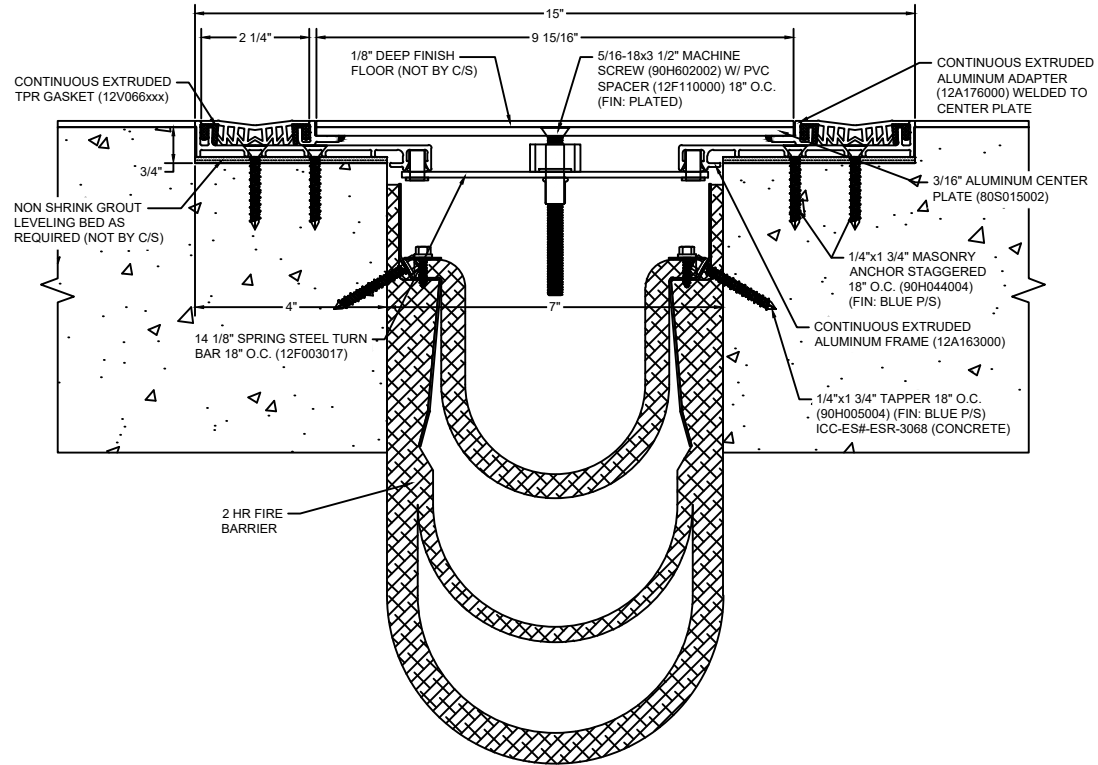

Model: SGR-700 W/ FB

Construction Specialties®

www.c-sgroup.com

6696 Route 405 Highway, Muncy, PA 17756
Phone: (800) 233-8493 / Fax: (570) 546-8022

895 Lakefront Promenade, Mississauga, Ontario L5E 2C2 Canada
Phone: (888) 895-8955 / Fax: (905) 274-6241

© Copyright 2018 Construction Specialties, Inc.

PROJECT:	SCALE: NTS
CUSTOMER:	DATE:
LOCATION:	JOB NO.:
DRAWN BY:	SHEET NO.: