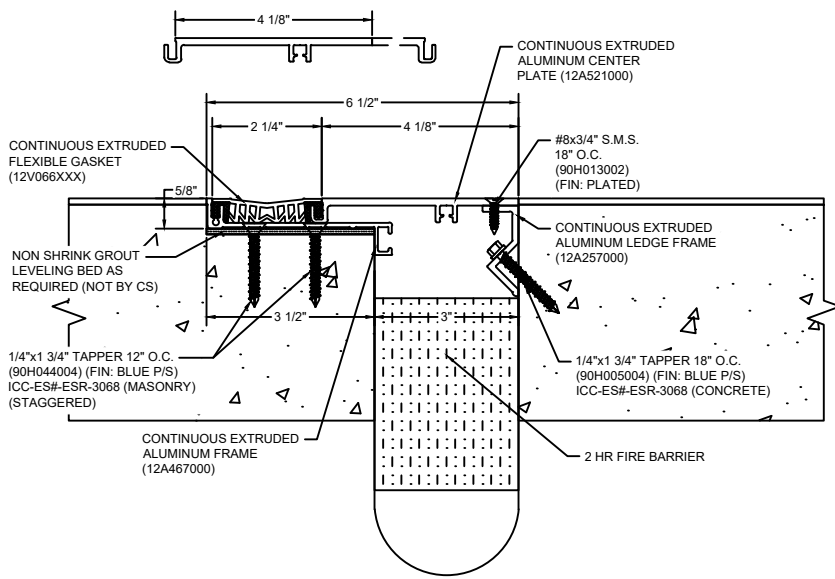

Model: GTPM-300 W/ FB

CS Construction Specialties®
www.c-sgroup.com
6696 Route 405 Highway, Muncy, PA 17756
Phone: (800) 233-8493 / Fax: (570) 546-8022
895 Lakefront Promenade, Mississauga, Ontario L5E 2C2 Canada
Phone: (888) 895-8955 / Fax: (905) 274-6241

© Copyright 2018 Construction Specialties, Inc.

PROJECT:	SCALE: NTS
CUSTOMER:	DATE:
LOCATION:	JOB NO.:
DRAWN BY:	SHEET NO.: