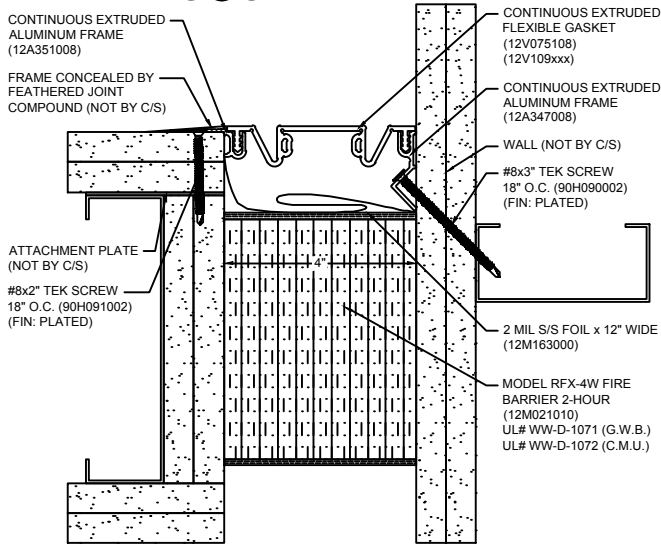

108 BLACK 	232 WHITE 	AVAILABLE COLORS: *** CUSTOM COLORS ARE AVAILABLE AT AN ADDITIONAL CHARGE, SUBJECT TO MINIMUM QUANTITIES. ***	270 GREIGE 	136 GRAY 
---	---	---	--	--

RFX INSULATION BLOCK TO BE CENTERED IN WALL DEPTH EXCEPT WHEN INSTALLED IN CHASE APPLICATION WHERE INSULATION BLOCK TO BE RECESSED 1-3/4".

PROJECT:	SCALE: 3" = 1'-0"
CUSTOMER:	DATE:
LOCATION:	JOB NO.:
DRAWN BY:	SHEET NO.: