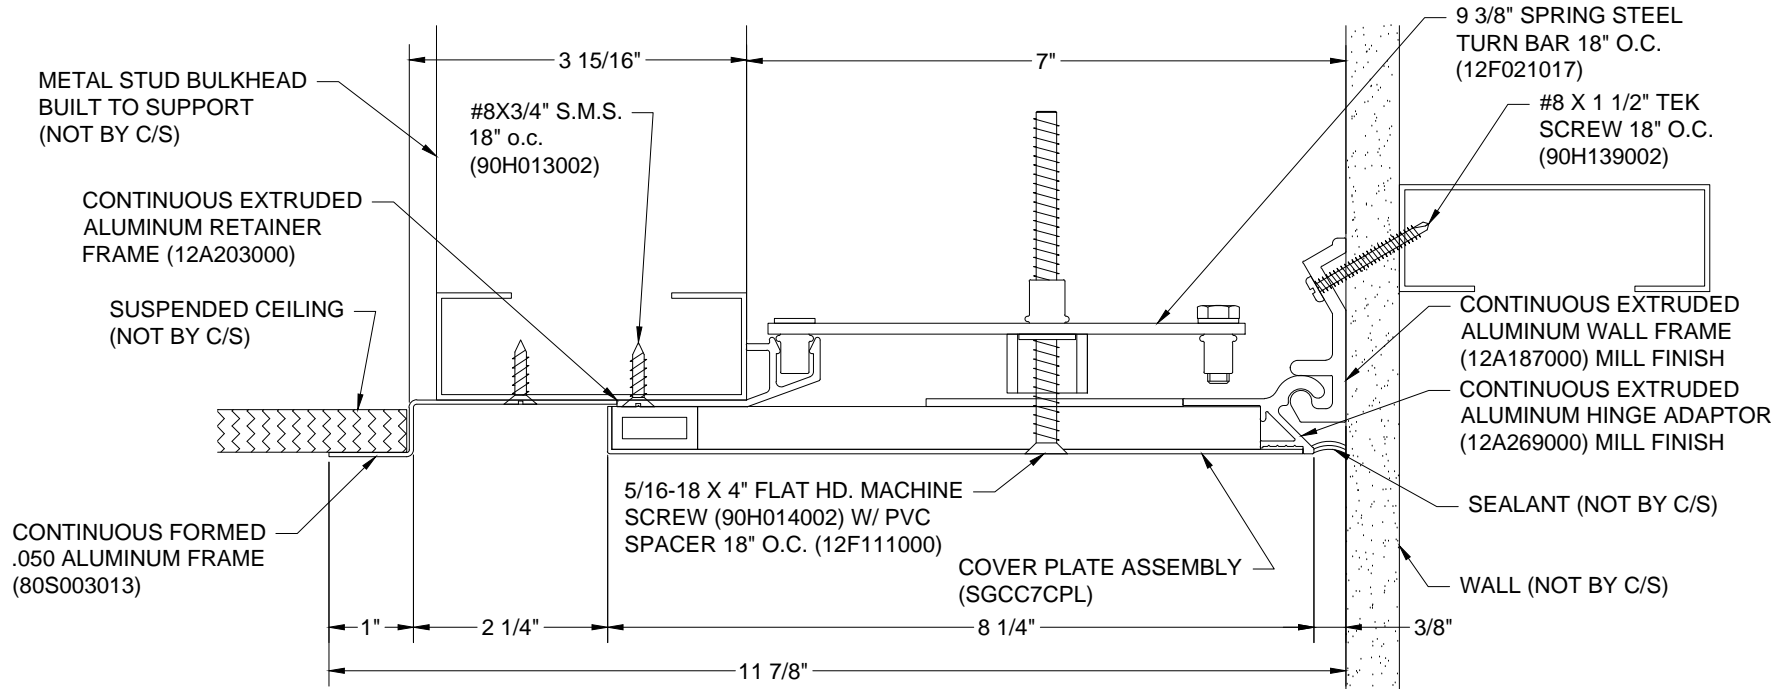

SGCC-700

Construction Specialties

6696 Route 405 Highway, Muncy, PA 17756
Phone (800) 233-8493 / Fax (570) 546-8022
895 Lakefront Promenade, Mississauga, Ontario L5E 2C2 Canada
Phone (888) 895-8955 / Fax (905) 274-6241

PROJECT:	SCALE: SCALED TO FIT
CUSTOMER:	DATE:
LOCATION:	JOB NO.:
DRAWN BY:	SHEET NO.: