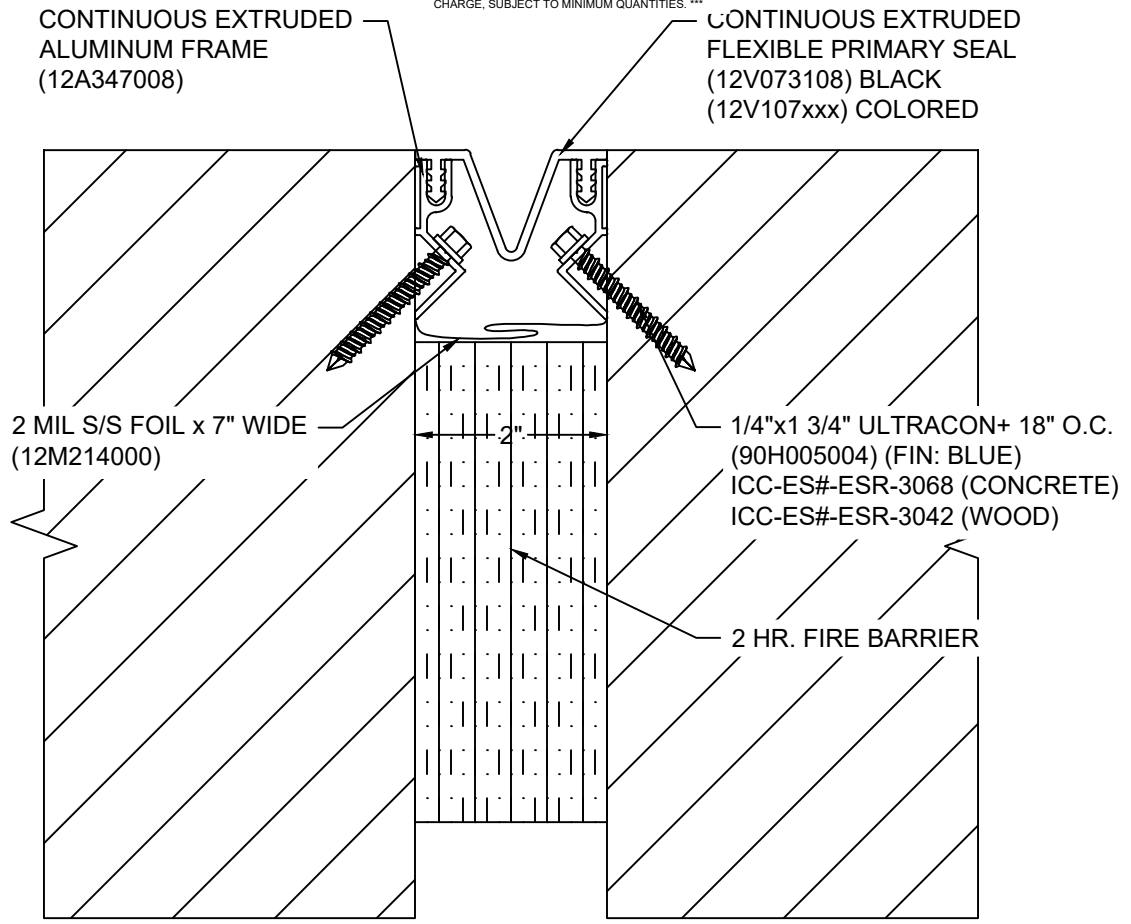

Model: FWS-200M W/ FB

CS **Construction Specialties®**
www.c-sgroup.com
6696 Route 405 Highway, Muncy, PA 17756
Phone: (800) 233-8493 / Fax: (570) 546-8022
895 Lakefront Promenade, Mississauga, Ontario L5E 2C2 Canada
Phone: (888) 895-8955 / Fax: (905) 274-6241

© Copyright 2018 Construction Specialties, Inc.

PROJECT:	SCALE: NTS
CUSTOMER:	DATE:
LOCATION:	JOB NO.:
DRAWN BY:	SHEET NO.: