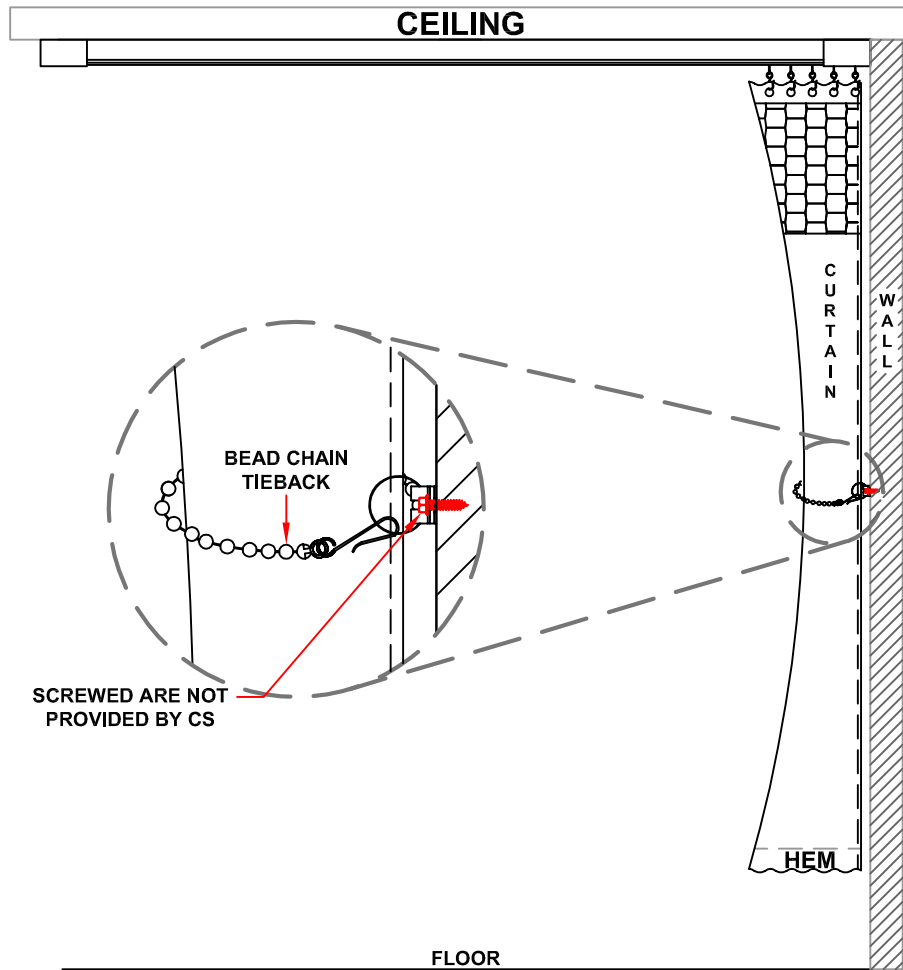

BEAD CHAIN TIEBACK

SCREWS ARE NOT PROVIDED BY CS

TIEBACK DIMENSIONS DEPENDING ON CURTAIN SIZE	
CURTAIN SIZE	CURTAIN SIZE
36" TO 71"	12"
72" TO 125"	15"
126" TO 179"	18"
180" TO 251"	24"
252" TO 287"	30"
288" TO 324"	36"
325" TO 360"	40"