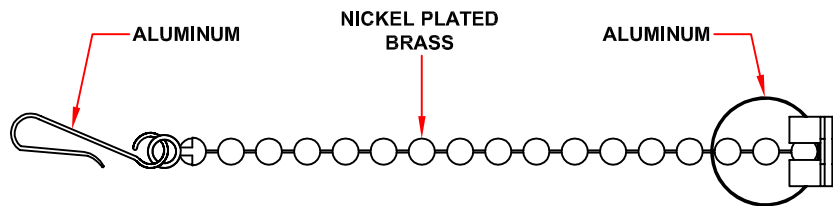

BEAD CHAIN TIEBACK

SCREWS ARE NOT PROVIDED BY CS

TIEBACK DIMENSIONS DEPENDING ON CURTAIN SIZE	
CURTAIN SIZE	CURTAIN SIZE
36" TO 71"	12"
72" TO 125"	15"
126" TO 179"	18"
180" TO 251"	24"
252" TO 287"	30"
288" TO 324"	36"
325" TO 360"	40"