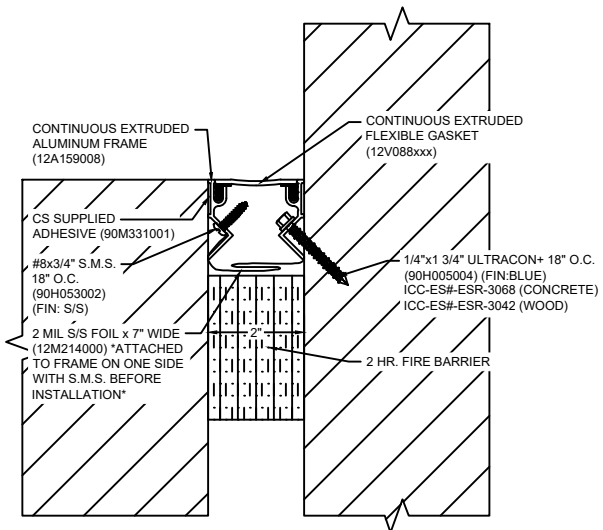

Model: FWFC-200M W/ FB

Construction Specialties® www.c-sgroup.com 6696 Route 405 Highway, Muncy, PA 17756 Phone: (800) 233-8493 / Fax: (570) 546-8022 895 Lakefront Promenade, Mississauga, Ontario L5E 2C2 Canada Phone: (888) 895-8955 / Fax: (905) 274-6241	© Copyright 2018 Construction Specialties, Inc.	PROJECT:	SCALE: NTS
		CUSTOMER:	DATE:
		LOCATION:	JOB NO.:
		DRAWN BY:	SHEET NO.: