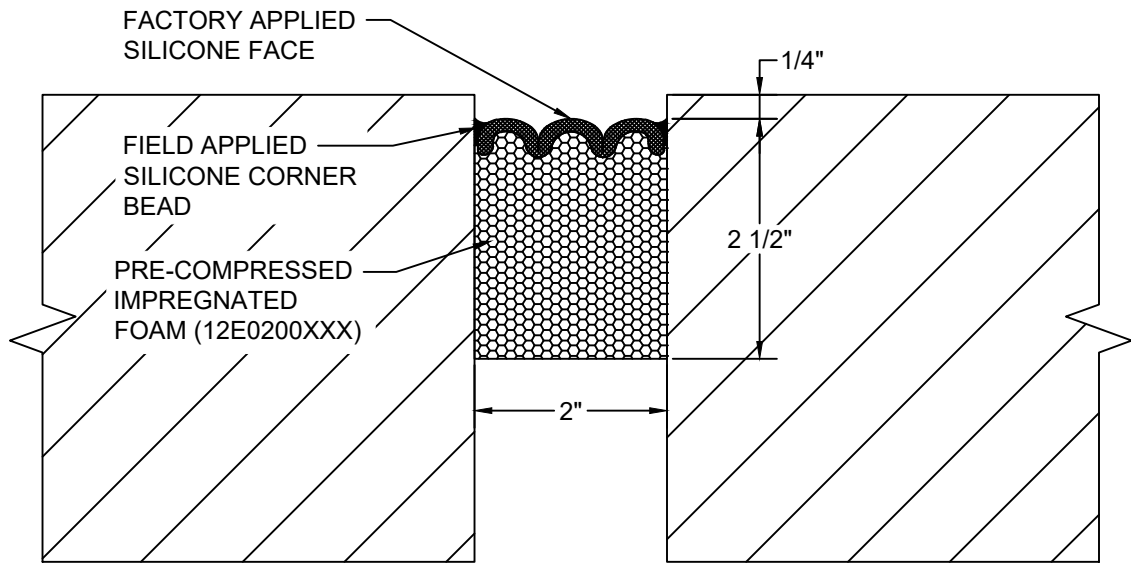

AVAILABLE COLORS:

*** COLORS SHOWN ARE A CLOSE APPROXIMATION OF SILICONE COLORS. THE MOST ACCURATE COLOR WILL BE FOUND VIEWING ACTUAL SILICONE SAMPLES. ***

Model: VF-200

Construction Specialties®
www.c-sgroup.com
 6696 Route 405 Highway, Muncy, PA 17756
 Phone: (800) 233-8493 / Fax: (570) 546-8022
 895 Lakefront Promenade, Mississauga, Ontario L5E 2C2 Canada
 Phone: (888) 895-8955 / Fax: (905) 274-6241