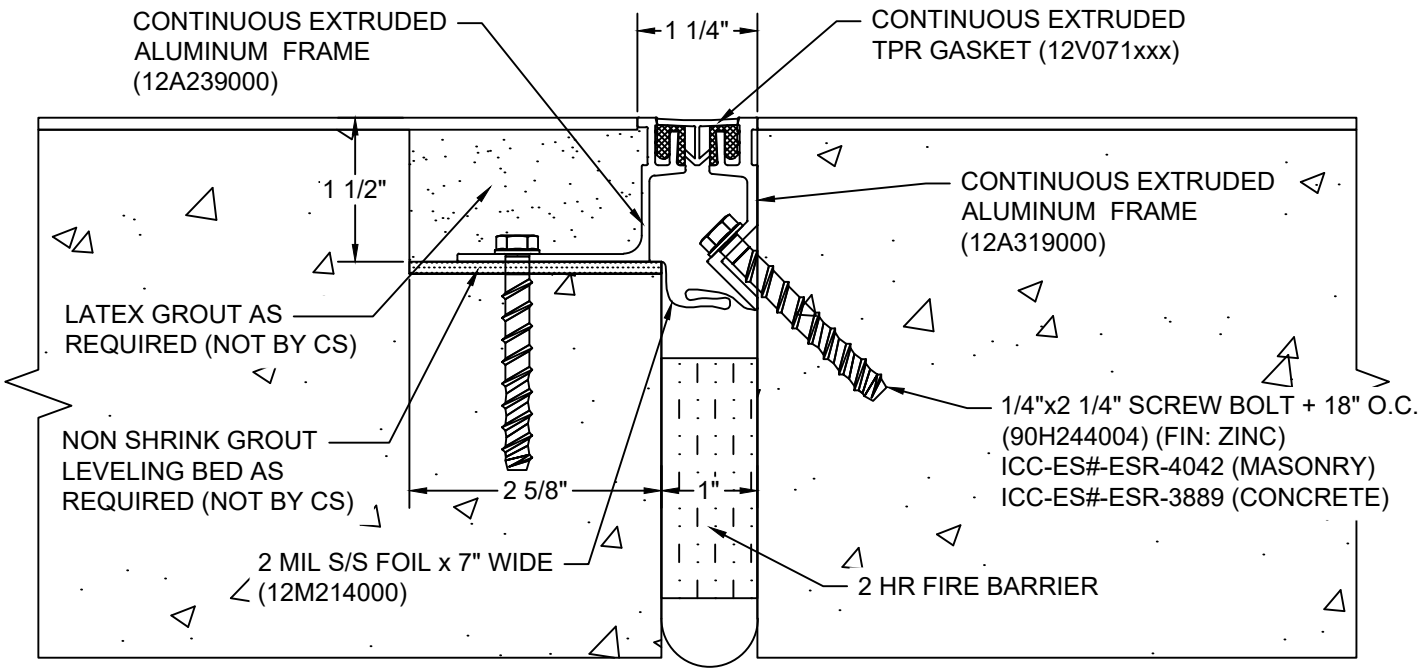

Model: GFT-100X1.5M W/ FB

CS Construction Specialties®
www.c-sgroup.com
6696 Route 405 Highway, Muncy, PA 17756
Phone: (800) 233-8493 / Fax: (570) 546-8022
895 Lakefront Promenade, Mississauga, Ontario L5E 2C2 Canada
Phone: (888) 895-8955 / Fax: (905) 274-6241

© Copyright 2018 Construction Specialties, Inc.

PROJECT:	SCALE: NTS
CUSTOMER:	DATE:
LOCATION:	JOB NO.:
DRAWN BY:	SHEET NO.: