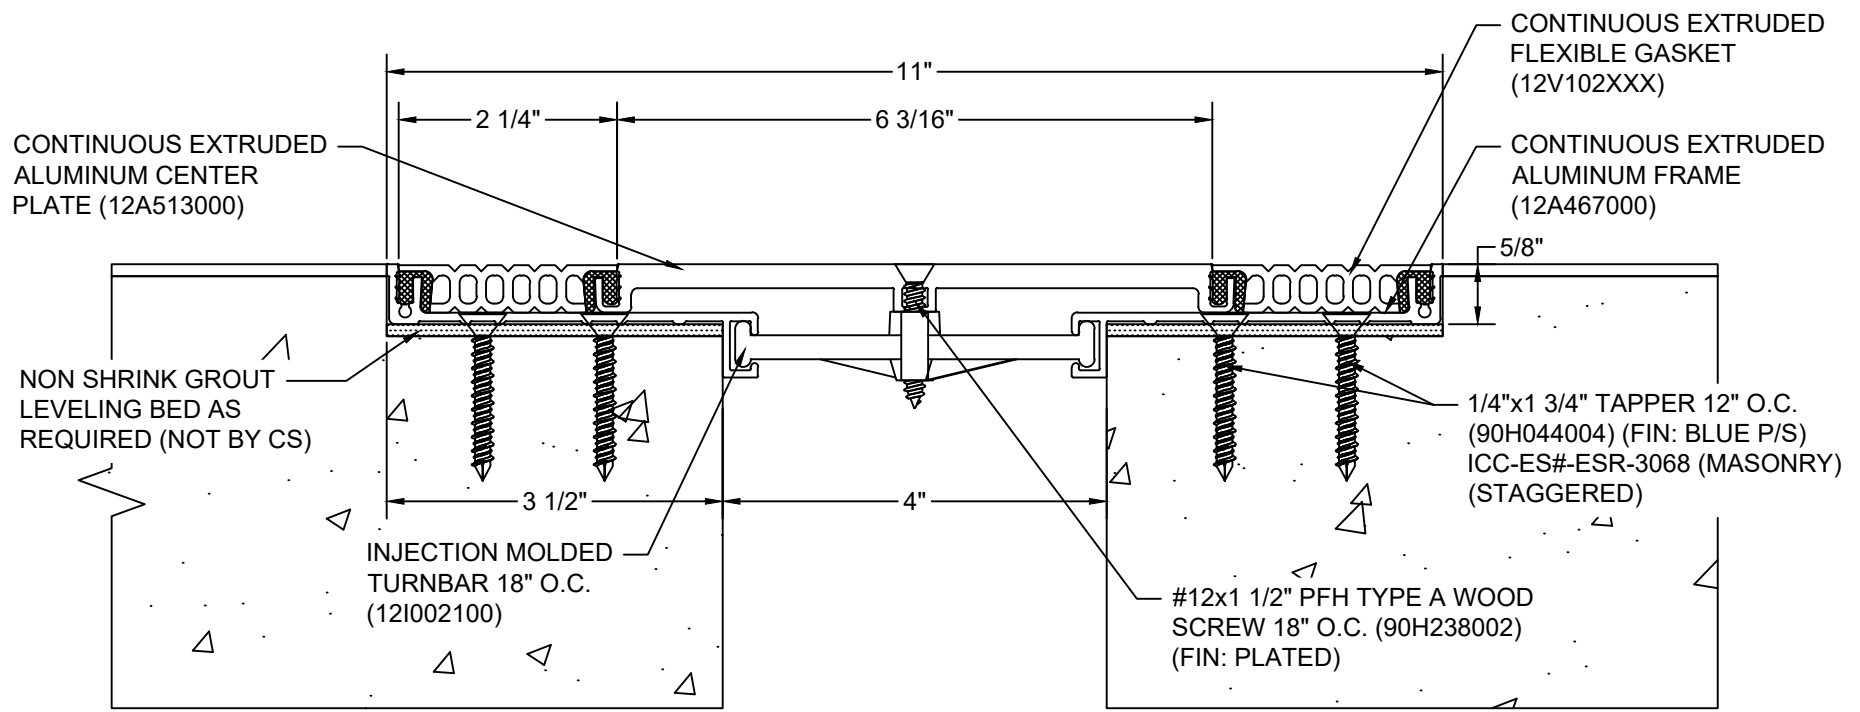

Model: GTP-400HD

Construction Specialties®
www.c-sgroup.com
6696 Route 405 Highway, Muncy, PA 17756
Phone: (800) 233-8493 / Fax: (570) 546-8022
895 Lakefront Promenade, Mississauga, Ontario L5E 2C2 Canada
Phone: (888) 895-8955 / Fax: (905) 274-6241

© Copyright 2018 Construction Specialties, Inc.

PROJECT:	SCALE: NTS
CUSTOMER:	DATE:
LOCATION:	JOB NO.:
DRAWN BY:	SHEET NO.: