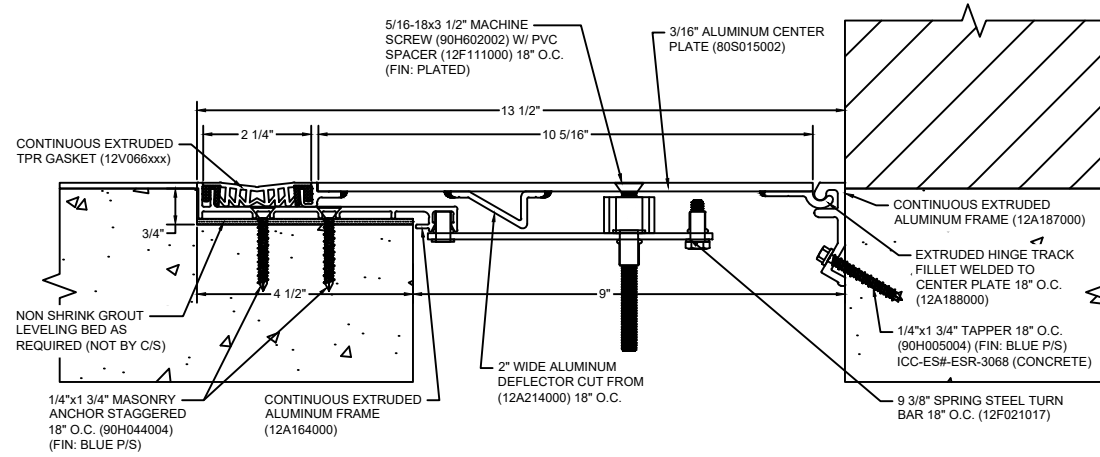

Model: SGPW-900

CS **Construction Specialties®**
www.c-sgroup.com
6696 Route 405 Highway, Muncy, PA 17756
Phone: (800) 233-8493 / Fax: (570) 546-8022
895 Lakefront Promenade, Mississauga, Ontario L5E 2C2 Canada
Phone: (888) 895-8955 / Fax: (905) 274-6241

© Copyright 2018 Construction Specialties, Inc.

PROJECT:	SCALE: NTS
CUSTOMER:	DATE:
LOCATION:	JOB NO.:
DRAWN BY:	SHEET NO.: