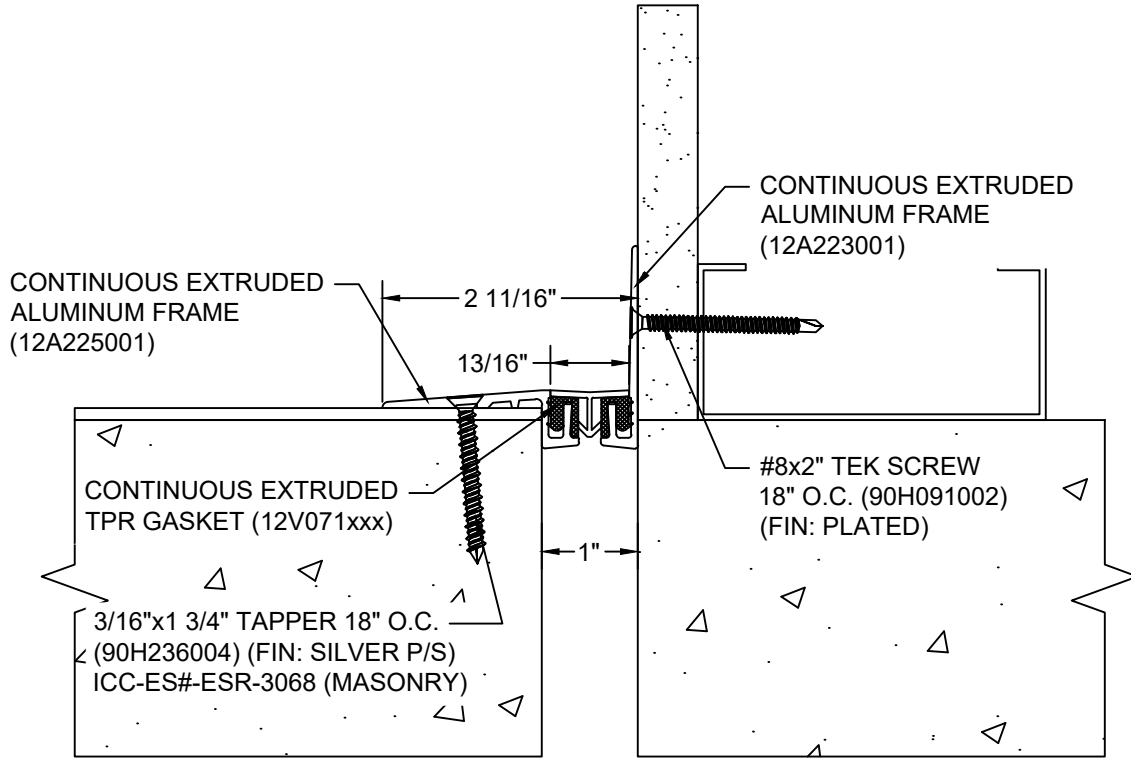

Model: GFSW-100

Construction Specialties
www.c-sgroup.com
6696 Route 405 Highway, Muncy, PA 17756
Phone: (800) 233-8493 / Fax: (570) 546-8022

895 Lakefront Promenade, Mississauga, Ontario L5E 2C2 Canada
Phone: (888) 895-8955 / Fax: (905) 274-6241

© Copyright 2016 Construction Specialties, Inc.

PROJECT:	SCALE: NTS
CUSTOMER:	DATE:
LOCATION:	JOB NO.:
DRAWN BY:	SHEET NO.: