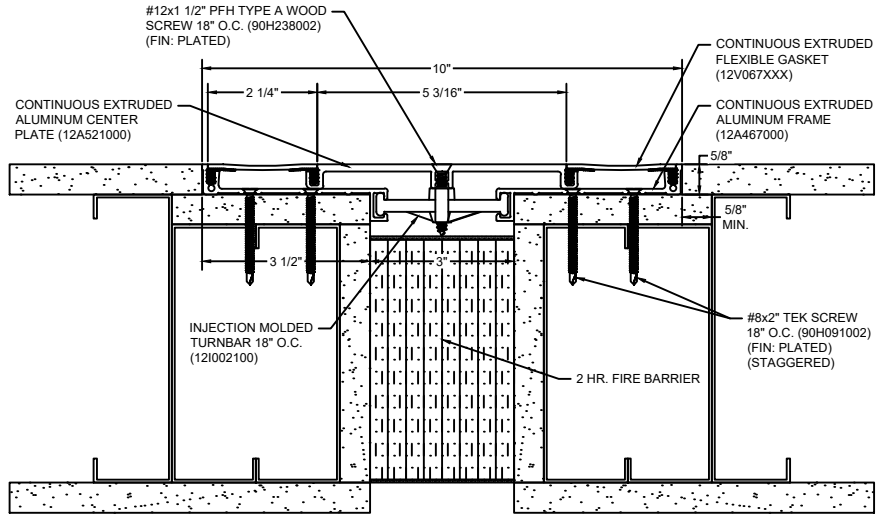

Model: GTW-300 W/ FB

Construction Specialties®
www.c-sgroup.com
6696 Route 405 Highway, Muncy, PA 17756
Phone: (800) 233-8493 / Fax: (570) 546-8022
895 Lakefront Promenade, Mississauga, Ontario L5E 2C2 Canada
Phone: (888) 895-8955 / Fax: (905) 274-6241

© Copyright 2018 Construction Specialties, Inc.

PROJECT:	SCALE: NTS
CUSTOMER:	DATE:
LOCATION:	JOB NO.:
DRAWN BY:	SHEET NO.: