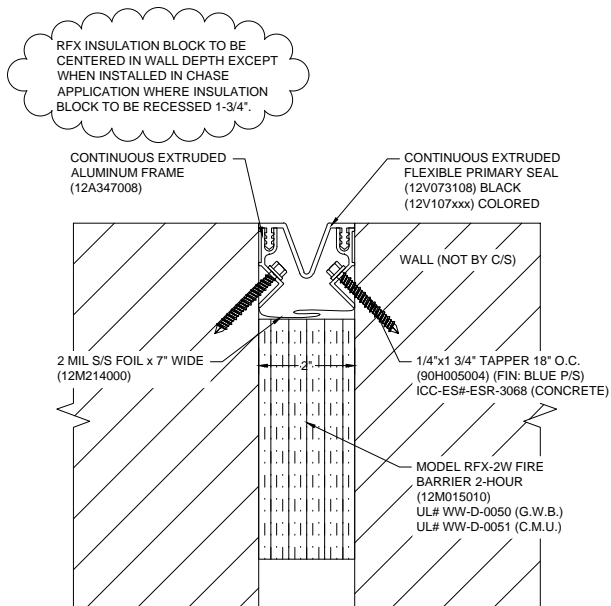

AVAILABLE COLORS:

108 BLACK	270 GREIGE
136 GRAY	232 WHITE

CUSTOM COLORS ARE AVAILABLE AT AN ADDITIONAL CHARGE, SUBJECT TO MINIMUM QUANTITIES.

Model: FWS-200M W/ FB

Construction Specialties
www.c-sgroup.com

6696 Route 405 Highway, Muncy, PA 17756
Phone: (800) 233-8493 / Fax: (570) 546-8022

895 Lakefront Promenade, Mississauga, Ontario L5E 2C2 Canada
Phone: (888) 895-8955 / Fax: (905) 274-6241

DISCLAIMER:

PROJECT:	SCALE: 1:4
CUSTOMER:	DATE:
LOCATION:	JOB NO.:
DRAWN BY:	SHEET NO.: