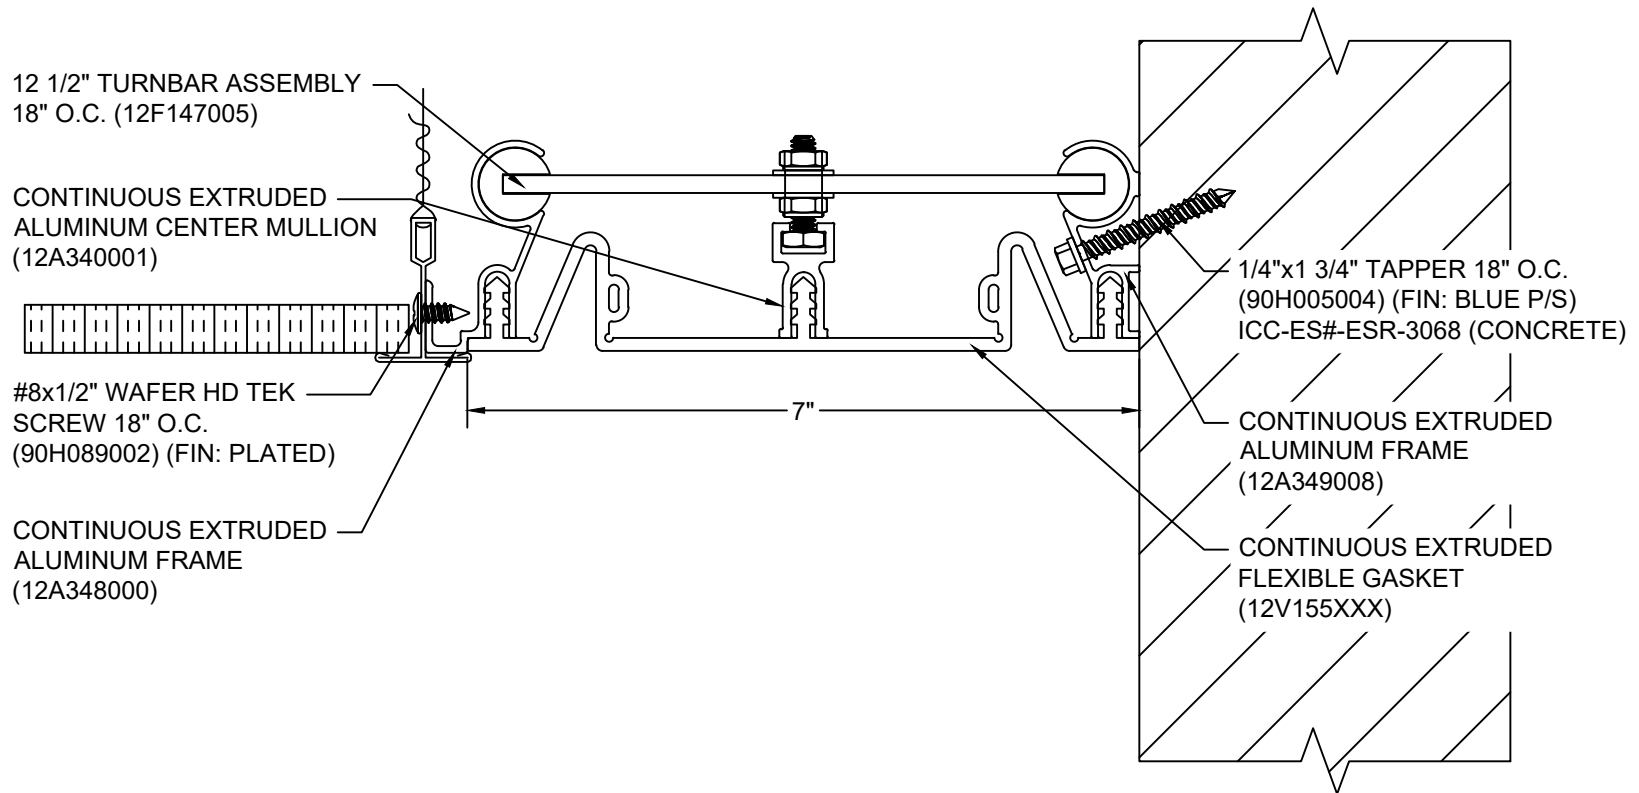

AVAILABLE COLORS:

108 BLACK	270 GREIGE
136 GRAY	232 WHITE

CUSTOM COLORS ARE AVAILABLE AT AN ADDITIONAL CHARGE, SUBJECT TO MINIMUM QUANTITIES.

Model: FCFC-700

Construction Specialties
www.c-sgroup.com

6696 Route 405 Highway, Muncy, PA 17756
Phone: (800) 233-8493 / Fax: (570) 546-8022

PROJECT:	SCALE: 1:2
CUSTOMER:	DATE:
LOCATION:	JOB NO.:
DRAWN BY:	SHEET NO.: