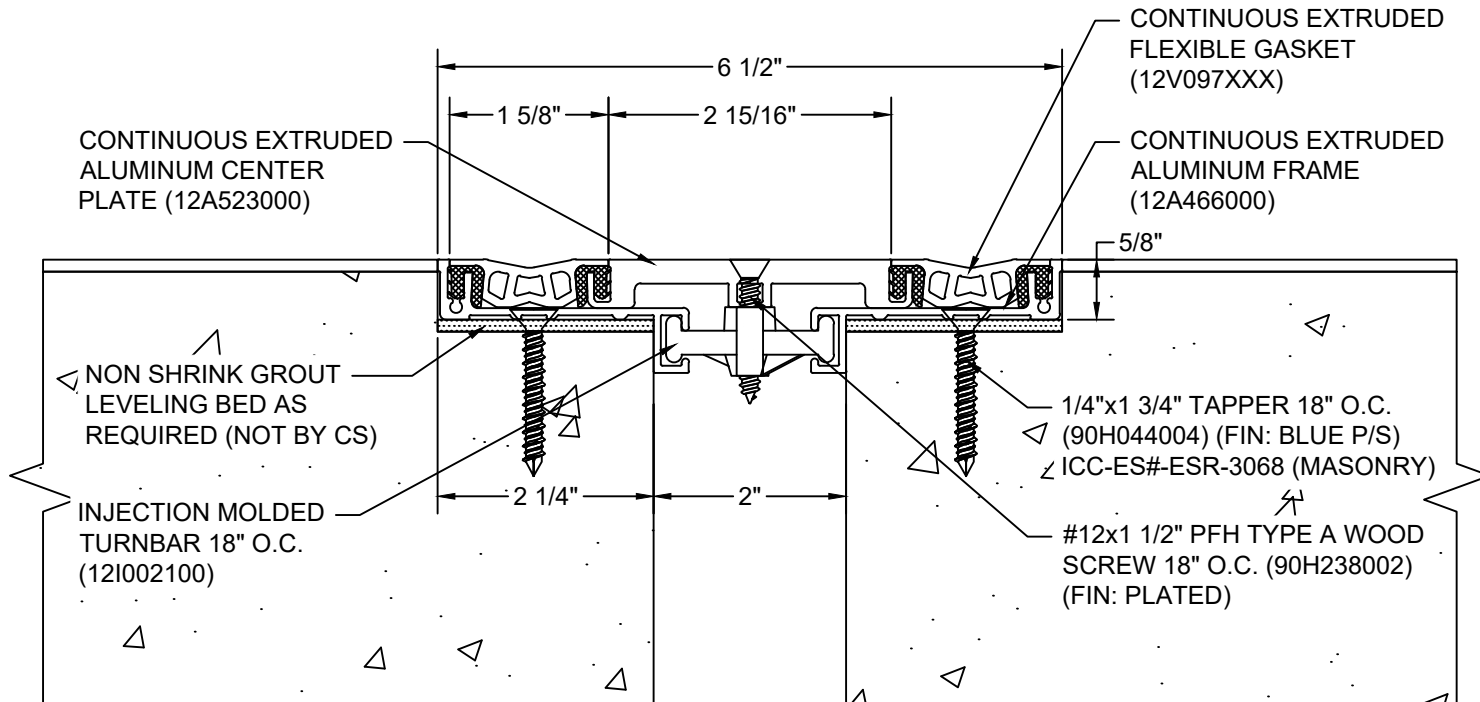

Model: GTP-200HD

CS **Construction Specialties®**
www.c-sgroup.com
6696 Route 405 Highway, Muncy, PA 17756
Phone: (800) 233-8493 / Fax: (570) 546-8022
895 Lakefront Promenade, Mississauga, Ontario L5E 2C2 Canada
Phone: (888) 895-8955 / Fax: (905) 274-6241

© Copyright 2018 Construction Specialties, Inc.

PROJECT:	SCALE: NTS
CUSTOMER:	DATE:
LOCATION:	JOB NO.:
DRAWN BY:	SHEET NO.: