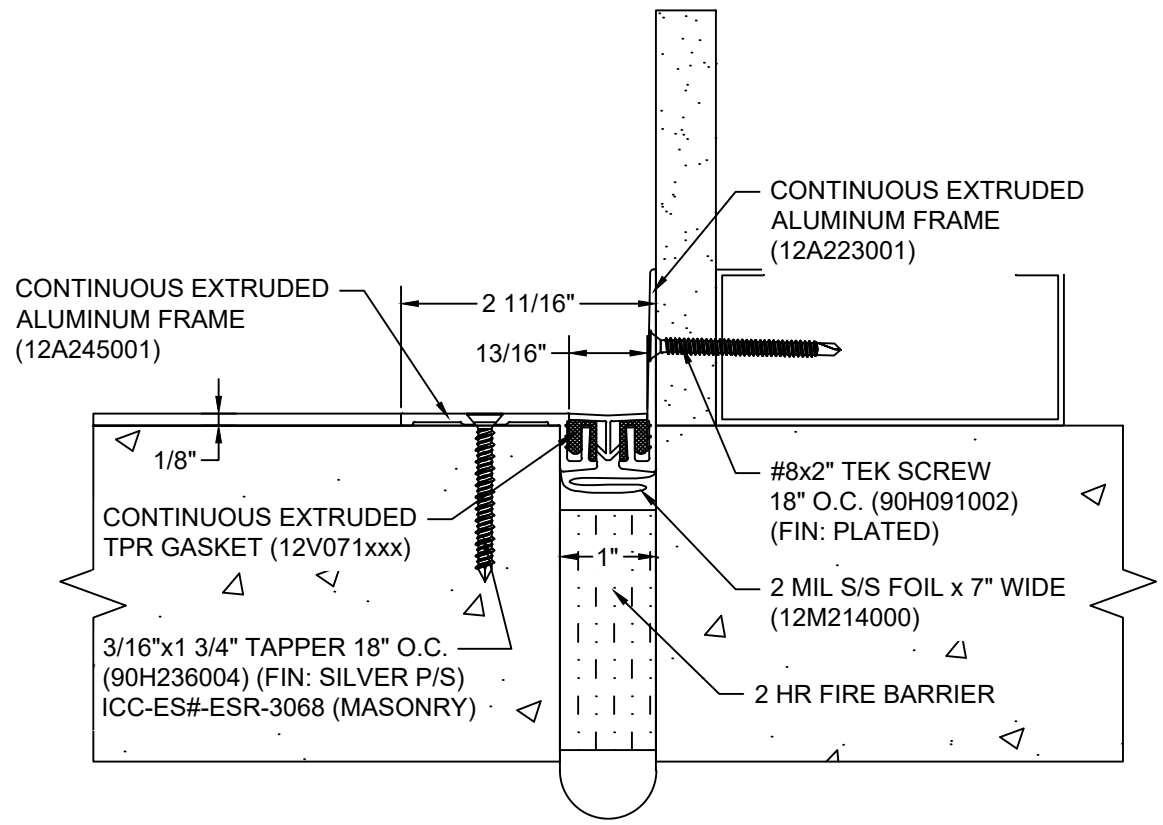

Model: GFSTW-100 W/ FB

Construction Specialties®
www.c-sgroup.com
6696 Route 405 Highway, Muncy, PA 17756
Phone: (800) 233-8493 / Fax: (570) 546-8022
895 Lakefront Promenade, Mississauga, Ontario L5E 2C2 Canada
Phone: (888) 895-8955 / Fax: (905) 274-6241

© Copyright 2018 Construction Specialties, Inc.

PROJECT:	SCALE: NTS
CUSTOMER:	DATE:
LOCATION:	JOB NO.:
DRAWN BY:	SHEET NO.: