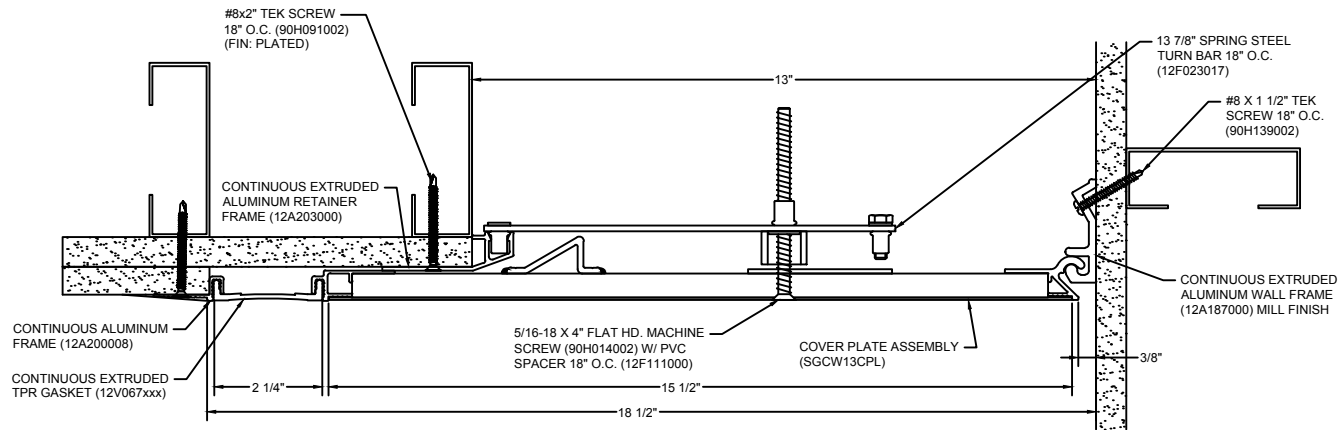

108 BLACK

232 WHITE

AVAILABLE COLORS:

270 GREIGE

136 GRAY

Model: SGWC-1300

Construction Specialties

www.c-sgroup.com

6696 Route 405 Highway, Muncy, PA 17756
Phone: (800) 233-8493 / Fax: (570) 546-8022

895 Lakefront Promenade, Mississauga, Ontario L5E 2C2 Canada
Phone: (888) 895-8955 / Fax: (905) 274-6241

© Copyright 2016 Construction Specialties, Inc.

PROJECT:	SCALE: NTS
CUSTOMER:	DATE:
LOCATION:	JOB NO.:
DRAWN BY:	SHEET NO.: