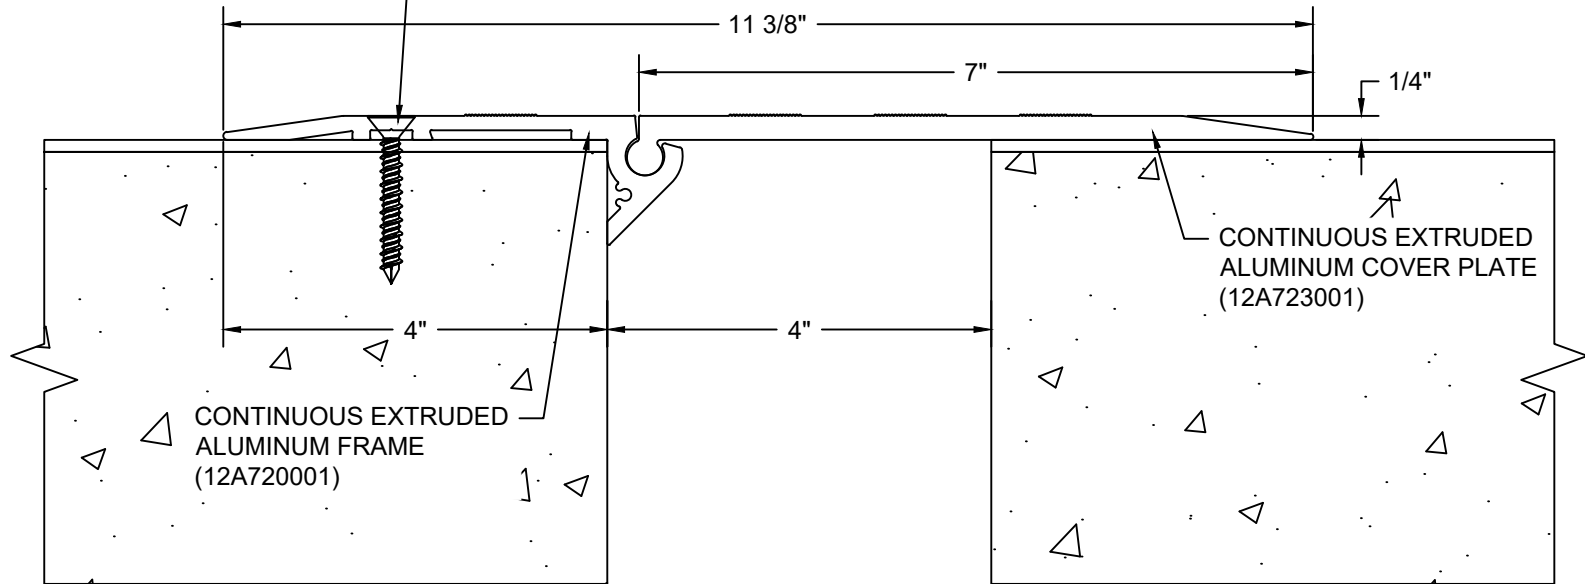

1/4"x1 3/4" TAPPER 18" O.C.
 (90H006004) (FIN: SILVER P/S)
 ICC-ES#-ESR-3068 (MASONRY)

Model: RFD-400

CS **Construction Specialties**[®]
www.c-sgroup.com
 6696 Route 405 Highway, Muncy, PA 17756
 Phone: (800) 233-8493 / Fax: (570) 546-8022