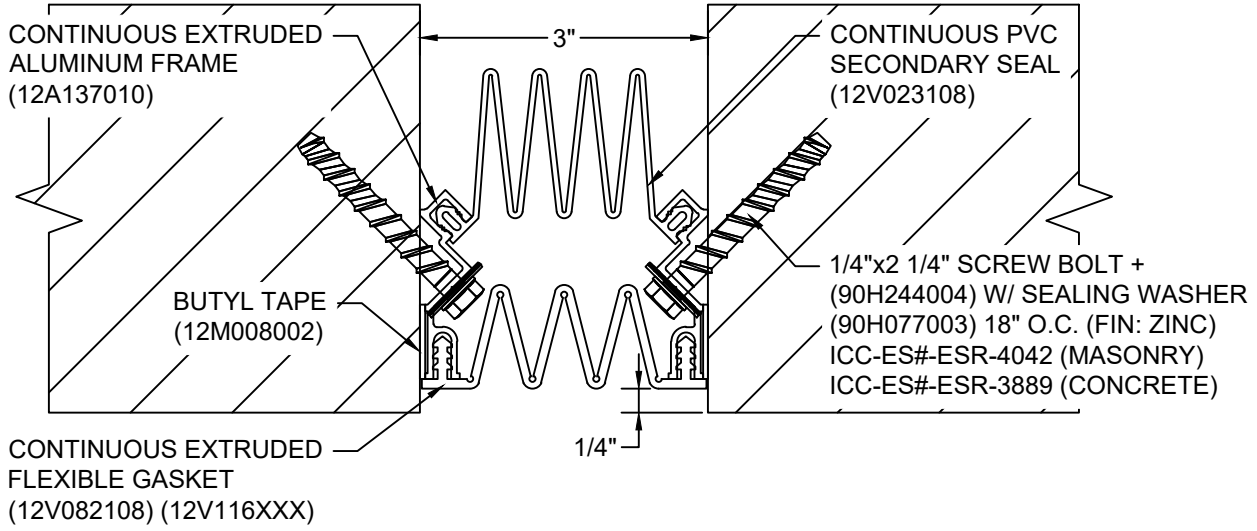

Model: SC-300

CS Construction Specialties®
www.c-sgroup.com
6696 Route 405 Highway, Muncy, PA 17756
Phone: (800) 233-8493 / Fax: (570) 546-8022
895 Lakefront Promenade, Mississauga, Ontario L5E 2C2 Canada
Phone: (888) 895-8955 / Fax: (905) 274-6241

© Copyright 2018 Construction Specialties, Inc.

PROJECT:	SCALE: NTS
CUSTOMER:	DATE:
LOCATION:	JOB NO.:
DRAWN BY:	SHEET NO.: