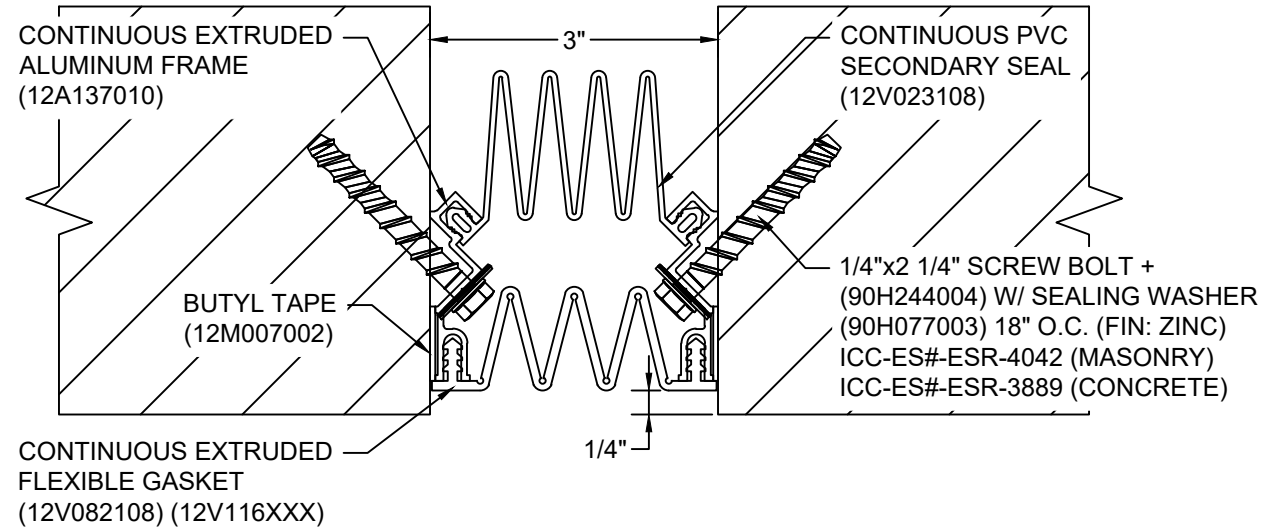

Model: SC-300

Construction Specialties
www.c-sgroup.com
6696 Route 405 Highway, Muncy, PA 17756
Phone: (800) 233-8493 / Fax: (570) 546-8022
895 Lakefront Promenade, Mississauga, Ontario L5E 2C2 Canada
Phone: (888) 895-8955 / Fax: (905) 274-6241

© Copyright 2016 Construction Specialties, Inc.

PROJECT:	SCALE: NTS
CUSTOMER:	DATE:
LOCATION:	JOB NO.:
DRAWN BY:	SHEET NO.: