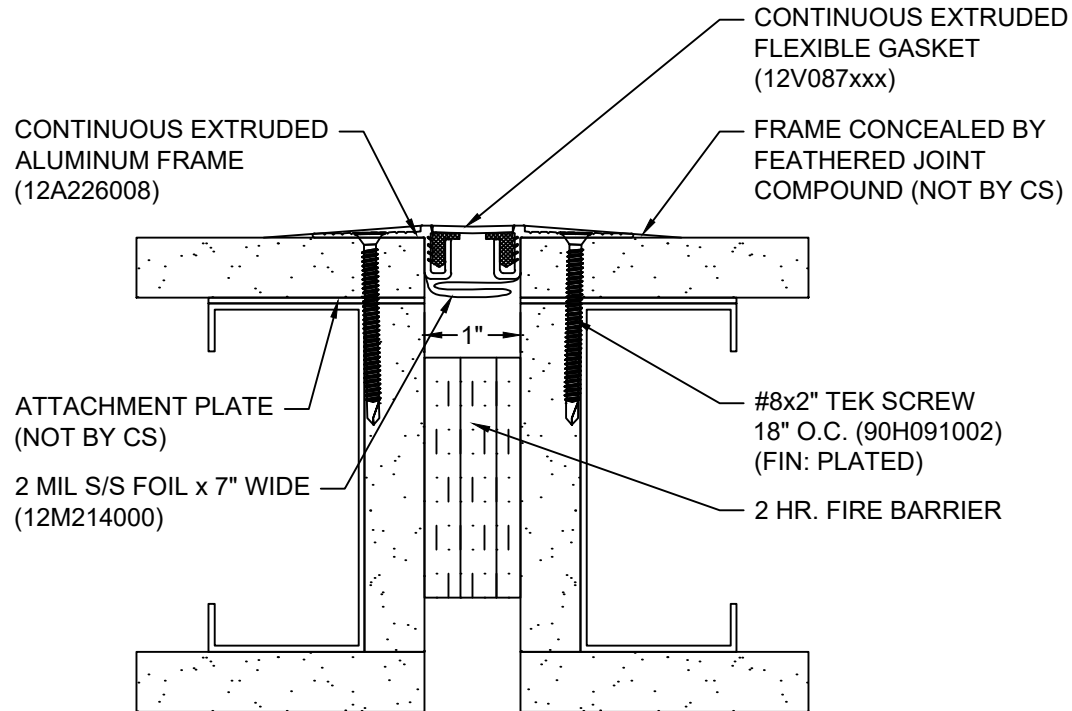

Model: FWF-100 W/ FB

CS **Construction Specialties®**
www.c-sgroup.com
6696 Route 405 Highway, Muncy, PA 17756
Phone: (800) 233-8493 / Fax: (570) 546-8022
895 Lakefront Promenade, Mississauga, Ontario L5E 2C2 Canada
Phone: (888) 895-8955 / Fax: (905) 274-6241

© Copyright 2018 Construction Specialties, Inc.

PROJECT:	SCALE: NTS
CUSTOMER:	DATE:
LOCATION:	JOB NO.:
DRAWN BY:	SHEET NO.: