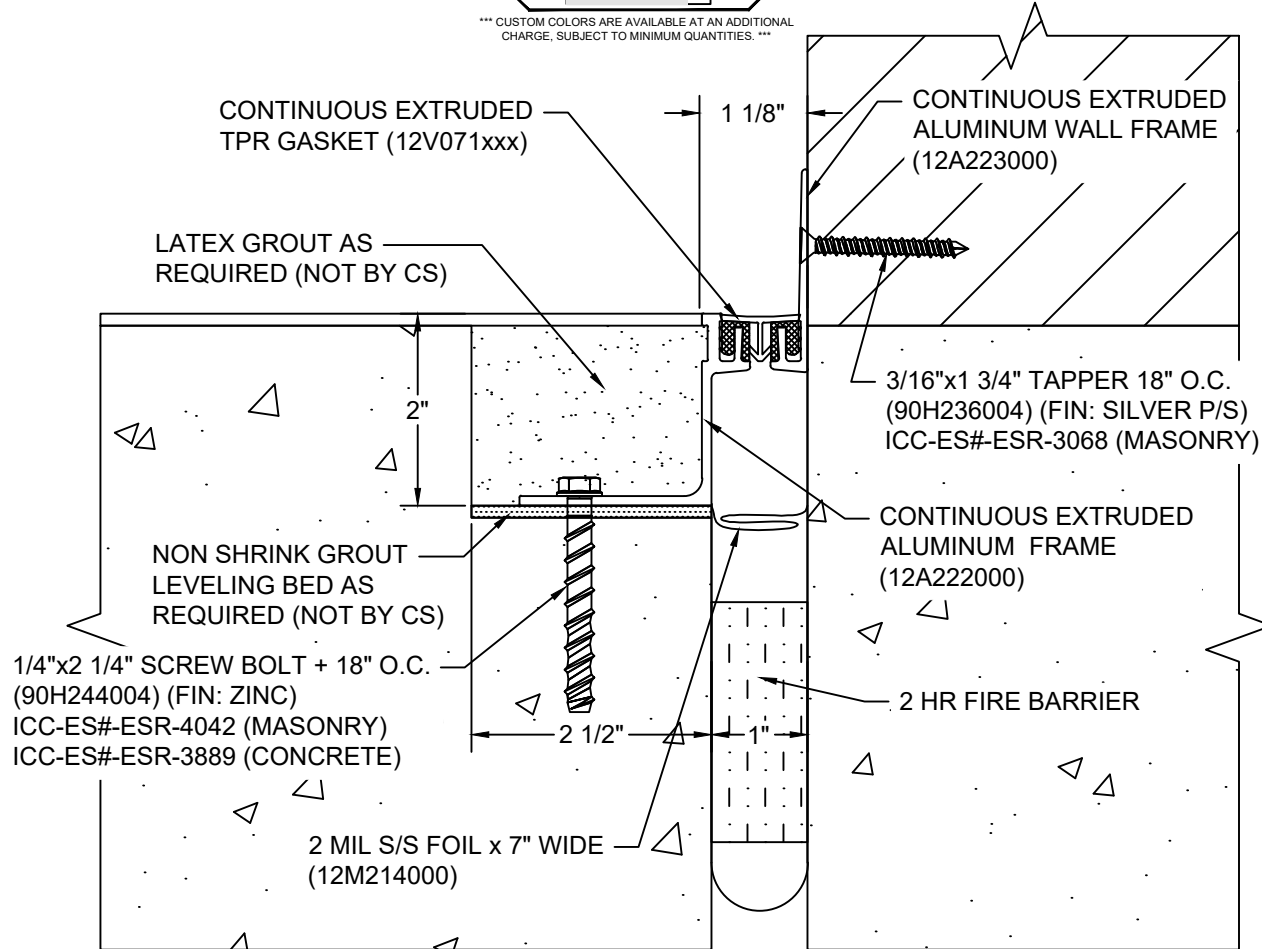

Model: GFTW-100X2 W/ FB

CS Construction Specialties®
www.c-sgroup.com
6696 Route 405 Highway, Muncy, PA 17756
Phone: (800) 233-8493 / Fax: (570) 546-8022
895 Lakefront Promenade, Mississauga, Ontario L5E 2C2 Canada
Phone: (888) 895-8955 / Fax: (905) 274-6241

© Copyright 2018 Construction Specialties, Inc.

PROJECT:	SCALE: NTS
CUSTOMER:	DATE:
LOCATION:	JOB NO.:
DRAWN BY:	SHEET NO.: