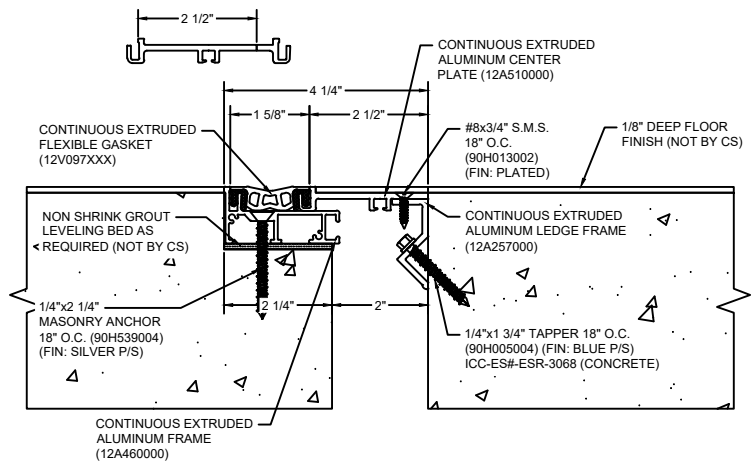

Model: DGTRM-200

CS Construction Specialties®
www.c-sgroup.com
6696 Route 405 Highway, Muncy, PA 17756
Phone: (800) 233-8493 / Fax: (570) 546-8022
895 Lakefront Promenade, Mississauga, Ontario L5E 2C2 Canada
Phone: (888) 895-8955 / Fax: (905) 274-6241

© Copyright 2018 Construction Specialties, Inc.

PROJECT:	SCALE: NTS
CUSTOMER:	DATE:
LOCATION:	JOB NO.:
DRAWN BY:	SHEET NO.: