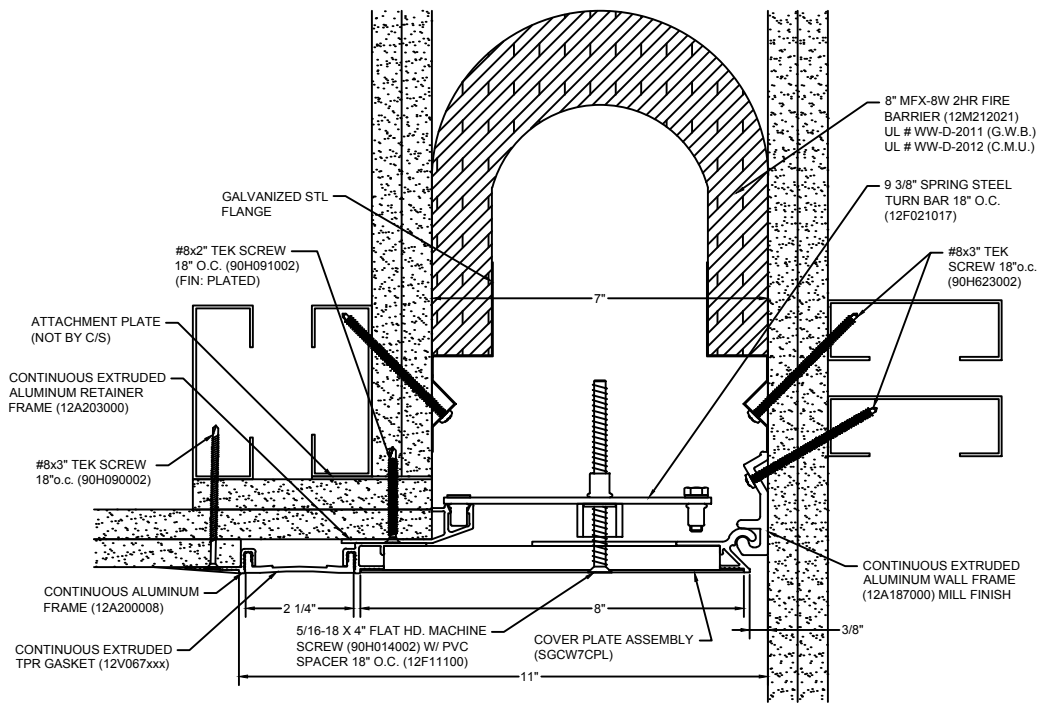

108 BLACK

232 WHITE

AVAILABLE COLORS:

270 GREIGE

136 GRAY

Model: SGWC-700 W/ FB

Construction Specialties

www.c-sgroup.com

6696 Route 405 Highway, Muncy, PA 17756

Phone: (800) 233-8493 / Fax: (570) 546-8022

895 Lakefront Promenade, Mississauga, Ontario L5E 2C2 Canada

Phone: (888) 895-8955 / Fax: (905) 274-6241

© Copyright 2016 Construction Specialties, Inc.

PROJECT:	SCALE: NTS
CUSTOMER:	DATE:
LOCATION:	JOB NO.:
DRAWN BY:	SHEET NO.: