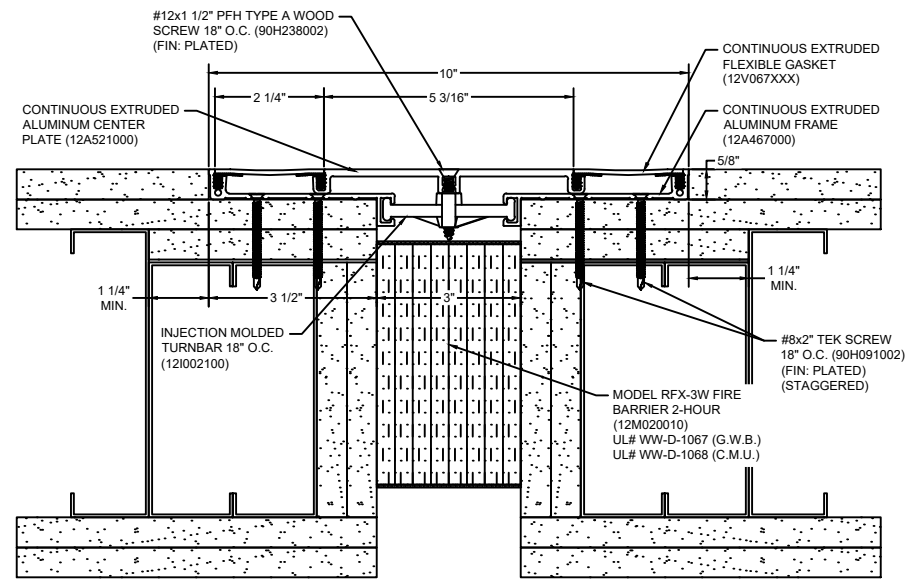

Model: GTW-300 W/ FB

Construction Specialties
www.c-sgroup.com
6696 Route 405 Highway, Muncy, PA 17756
Phone: (800) 233-8493 / Fax: (570) 546-8022
895 Lakefront Promenade, Mississauga, Ontario L5E 2C2 Canada
Phone: (888) 895-8955 / Fax: (905) 274-6241

© Copyright 2016 Construction Specialties, Inc.

PROJECT:	SCALE: NTS
CUSTOMER:	DATE:
LOCATION:	JOB NO.:
DRAWN BY:	SHEET NO.: