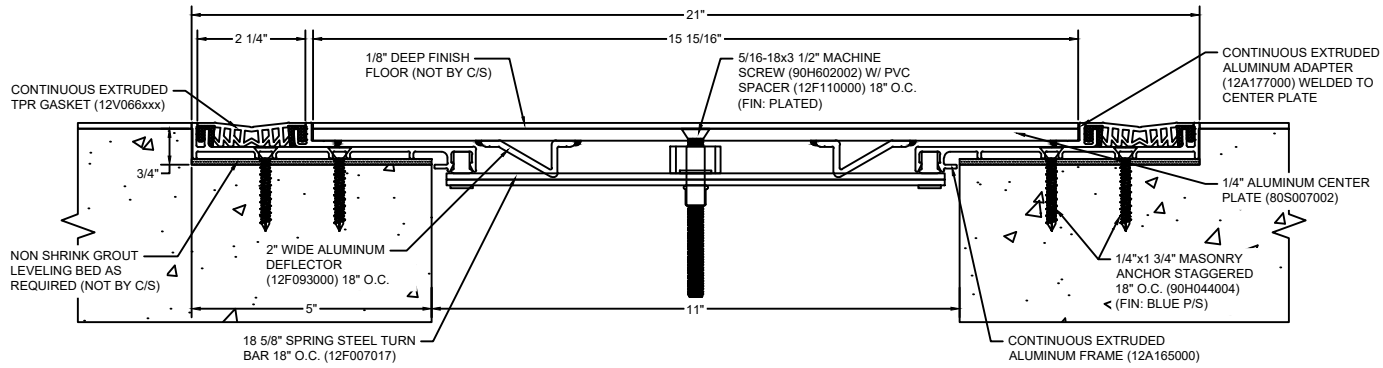

Model: SGR-1100

Construction Specialties®
www.c-sgroup.com
6696 Route 405 Highway, Muncy, PA 17756
Phone: (800) 233-8493 / Fax: (570) 546-8022
895 Lakefront Promenade, Mississauga, Ontario L5E 2C2 Canada
Phone: (888) 895-8955 / Fax: (905) 274-6241

© Copyright 2018 Construction Specialties, Inc.

PROJECT:	SCALE: NTS
CUSTOMER:	DATE:
LOCATION:	JOB NO.:
DRAWN BY:	SHEET NO.: